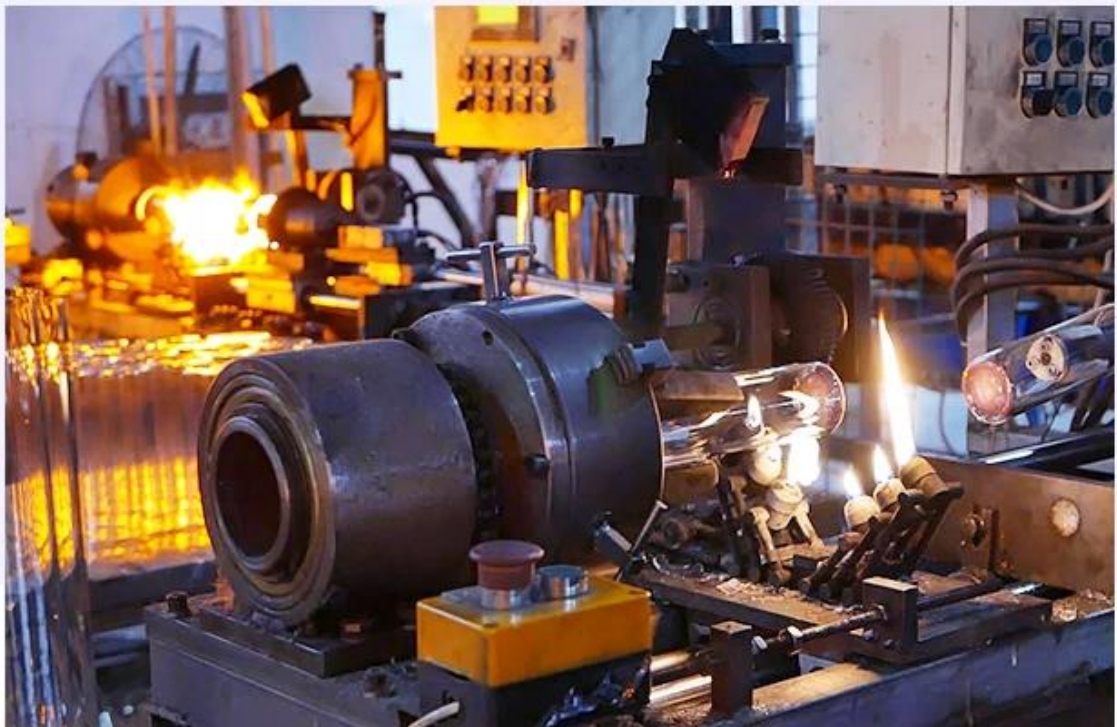

# FACTORY

There are about 20000 square meters in our factory which was built in 1992 year; Superior quality and high efficiency can be guaranteed.

**Procesní řemesla**

---