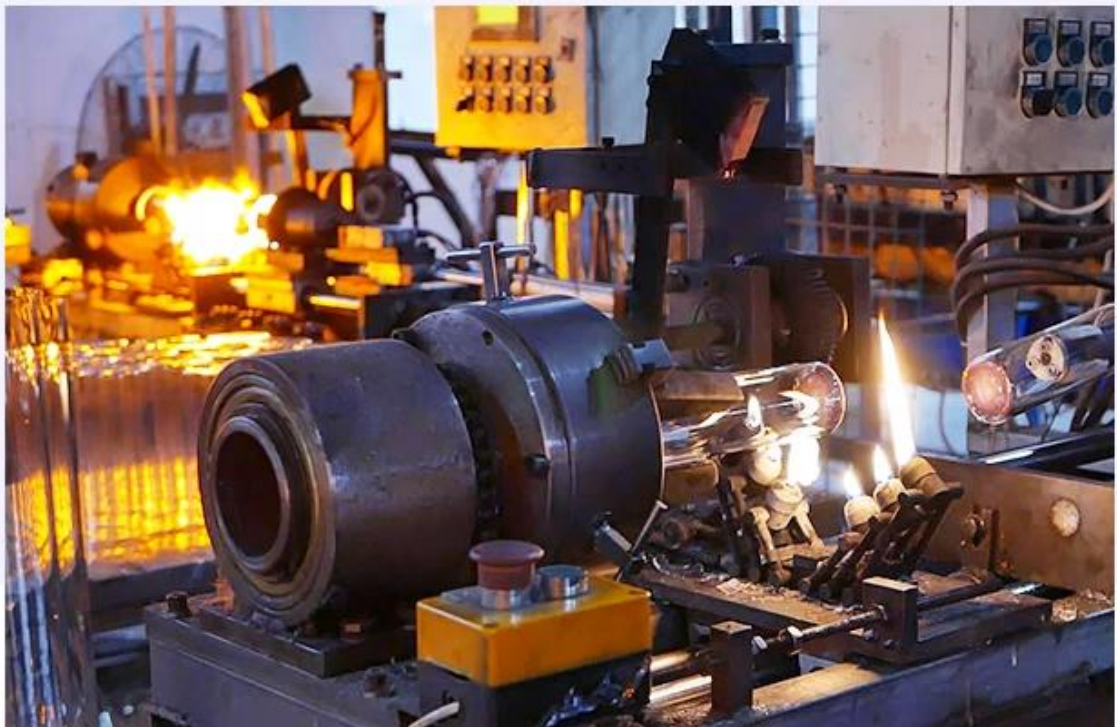

There are about 20000 square meters in our factory which was built in 1992 year; Superior quality and high efficiency can be guaranteed.

Procesní řemesla

PROCESS CRAFTS

1、 Raw Material

2、 Melting

4、 Filling