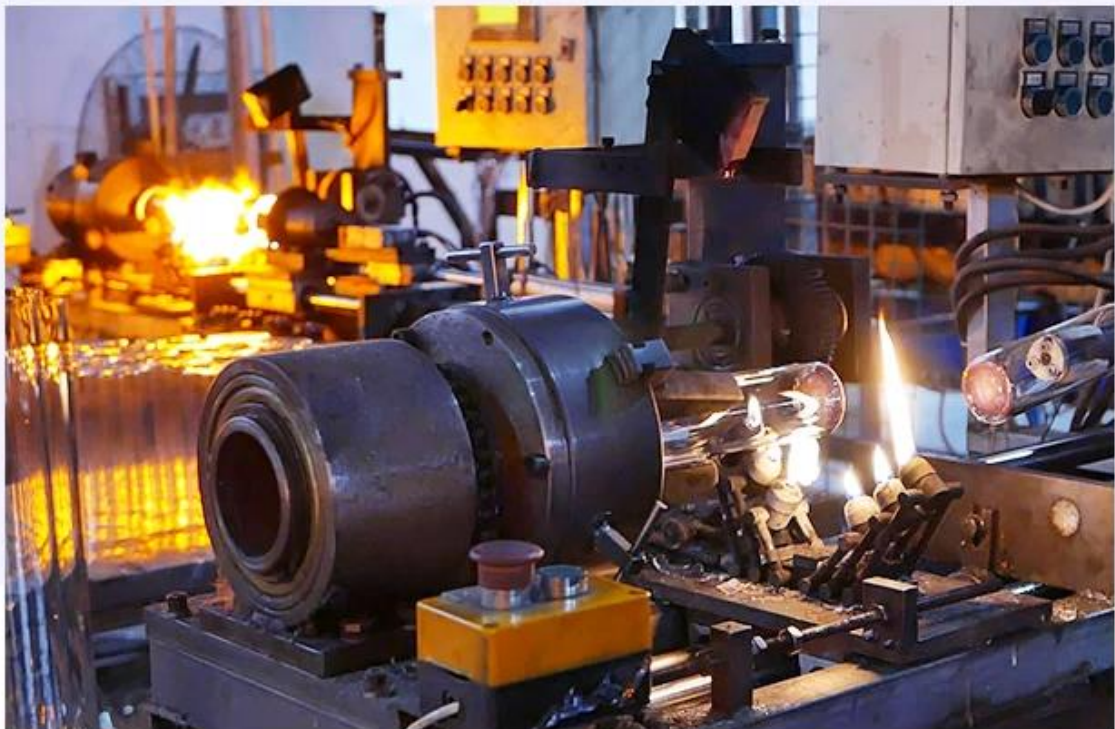

CHRISTMAS ETC

Tovární show

FACTORY

There are about 20000 square meters in our factory which was built in 1992 year; Superior quality and high efficiency can be guaranteed.

Procesní řemesla

PROCESS CRAFTS

1、 Raw Material