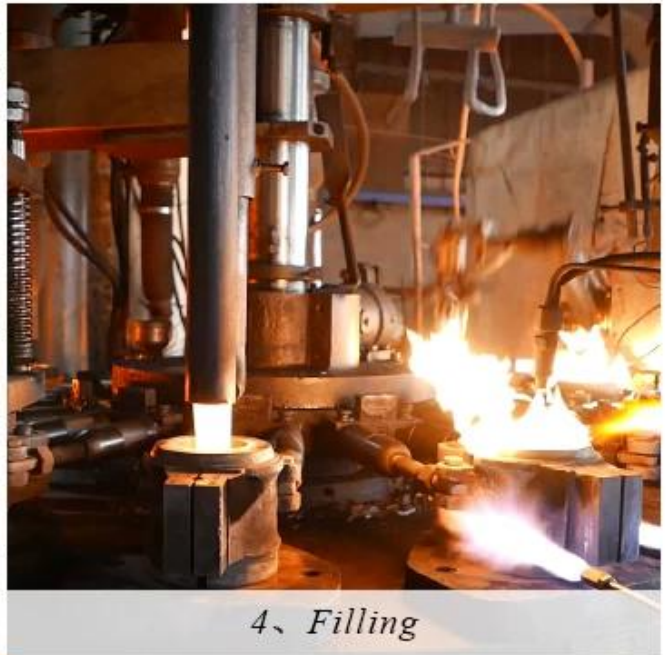

CHRISTMAS ETC

Tovární show

FACTORY

There are about 20000 square meters in our factory which was built in 1992 year; Superior quality and high efficiency can be guaranteed.

Procesní řemesla

PROCESS CRAFTS

1、 Raw Material

2、 Melting

4、 Filling

3、 Cutting

5、 Molding

6、 Polishing

7、 Annealing

8、 Inspecting

9、 Packing