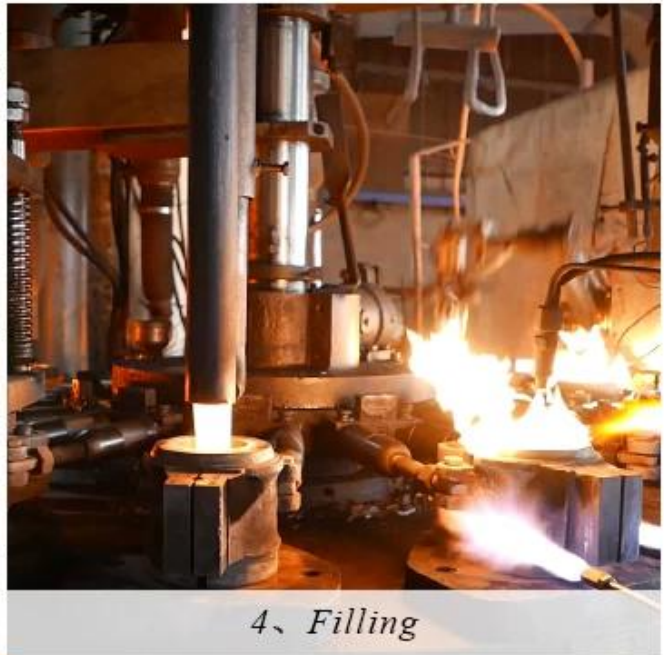

There are about 20000 square meters in our factory which was built in 1992 year; Superior quality and high efficiency can be guaranteed.

Procesní řemesla

PROCESS CRAFTS

1、 Raw Material

2、 Melting

4、 Filling