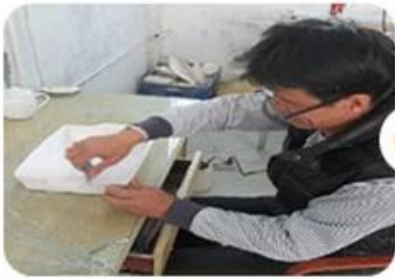

PRODUCTION PROCESS

Shenzhen Sunny Glassware Co., Ltd.

1-Prototype