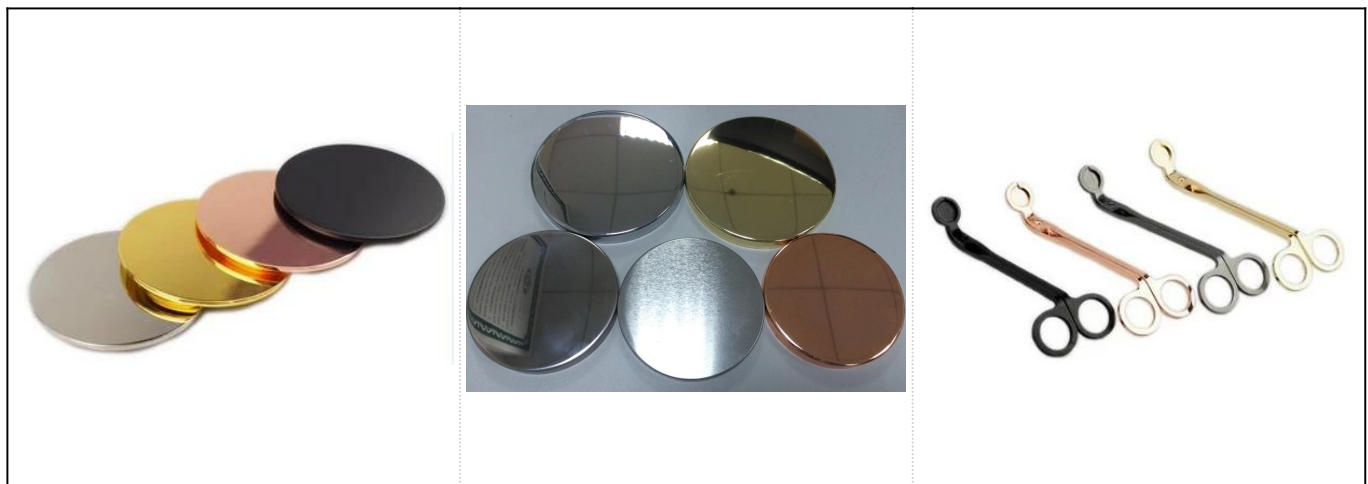

Regular hot sale items					
SGR8080		Dia:80mm Height:54mm Capacity:290ml/ 10oz	SGR135 5		Dia:135mm Height:54mm Capacity:470ml/ 16oz
SGQH150 10808		Dia:128mm Height: 63mm Capacity:560ml/ 19oz	SGMSL1 5110302		Dia: 132mm Height: 58mm Capacity: 280ml/ 9.5oz
SGQH150 10805		Dia:61mm Height:37mm Capacity:120ml/ 4oz	SGQH15 010804		Dia:83mm Height:44mm Capacity:210ml/ 7.1oz

Uzavřeno příslušenství:

Office & Sample Room

Sunny Glassware je předním dodavatelem svícnů v Číně od roku 1992, naše skleněné / keramické / betonové svíčky apod. především vyvážet do USA, EU, AU více než 24 let zkušeností. Jsme striktně s kvalitou, náš QC tým kontrolovat výrobky