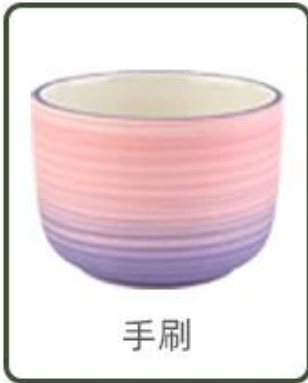

手刷

电镀

大理石效果

转化釉

水转印

冲压

Different From The Peer

Own professional shipping company(Shenzhen Sunny Worldwide logistics)