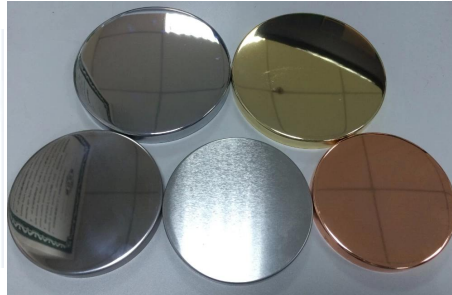

## På lager glasvarer

	SGGOHP19.1914 Dia.:96mm H:125mm	Sample available delivery time:7days	2000pcs In stock
	SGHPG816.3106 52x60x151 max dia for bowl: 62.9mm 170ml 200g MACHINE MAKE	Sample available delivery time:7days	2000pcs In stock
	G051.4823 81x84x211 max dia for bowl: 107.9mm 643ml 252g MACHINE MAKE	Sample available delivery time:7days	2000pcs In stock
	G051.1873 45X70X230 max dia for bowl: 55.6mm 252ml 242g MACHINE MAKE	Sample available delivery time:7days	2000pcs In stock