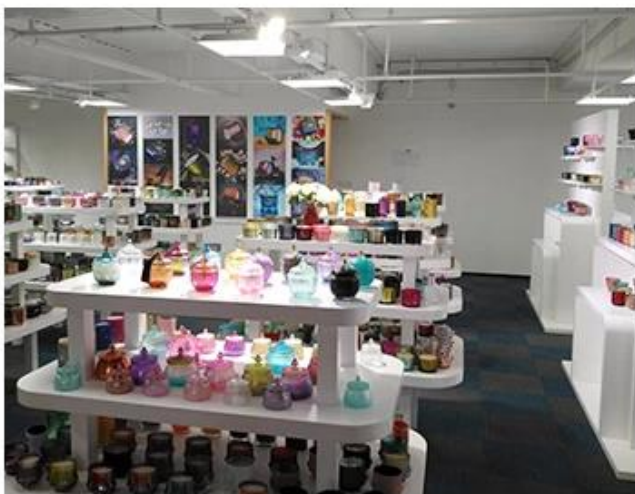

SAMPLE ROOM

There are more than 5000 products in
sample room of Sunny Glassware
for your reference. No second Co. in China!

Factory Show

Nedenfor er billeder af større online transaktioner. Yderligere fabriksoplysninger finder du i:
[Fabrikstur](#)