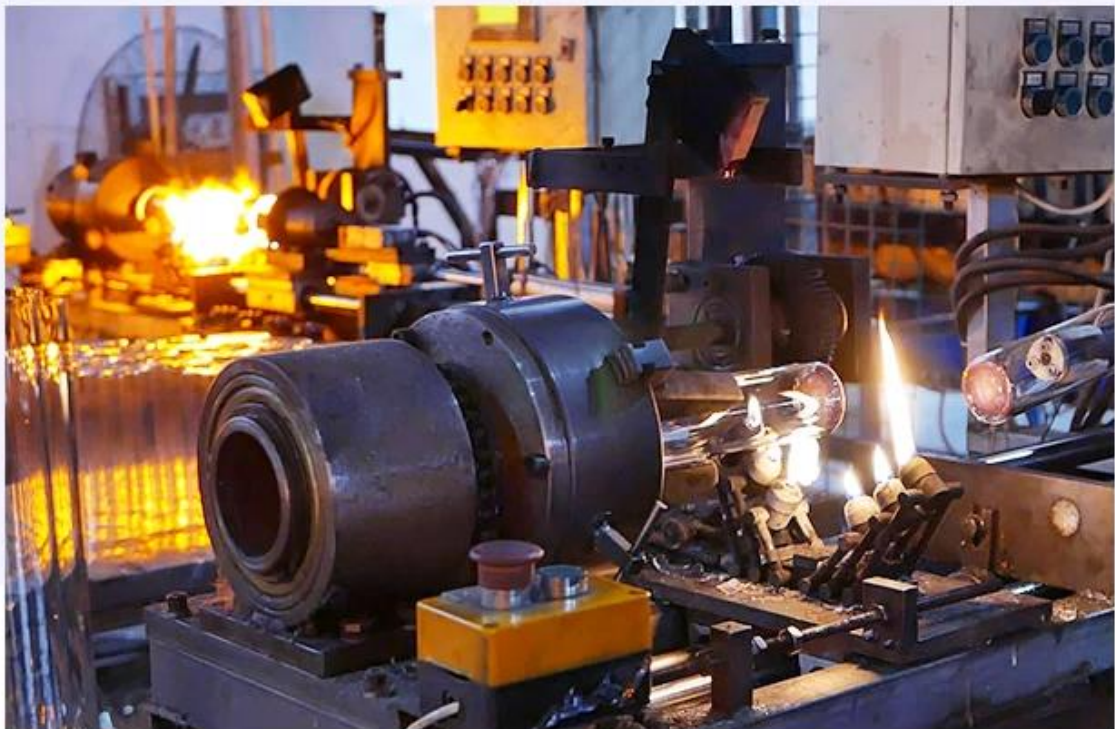

CHRISTMAS ETC

Fabriksudstilling

FACTORY

There are about 20000 square meters in our factory which was built in 1992 year; Superior quality and high efficiency can be guaranteed.

Proceshåndværk

PROCESS CRAFTS