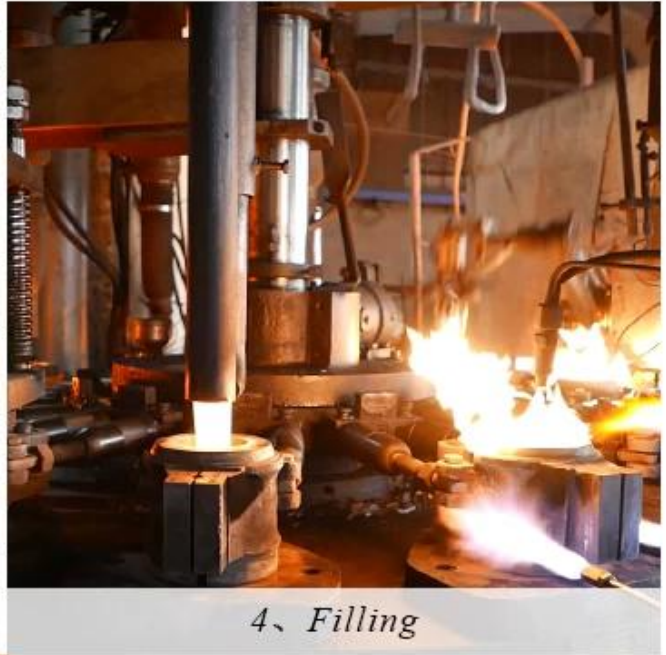

CHRISTMAS ETC

Fabriksudstilling

FACTORY

There are about 20000 square meters in our factory which was built in 1992 year; Superior quality and high efficiency can be guaranteed.

Proceshåndværk

PROCESS CRAFTS

1、 Raw Material

2、 Melting

4、 Filling

3、 Cutting

5、 Molding

6、 Polishing

7、 Annealing

8、 Inspecting