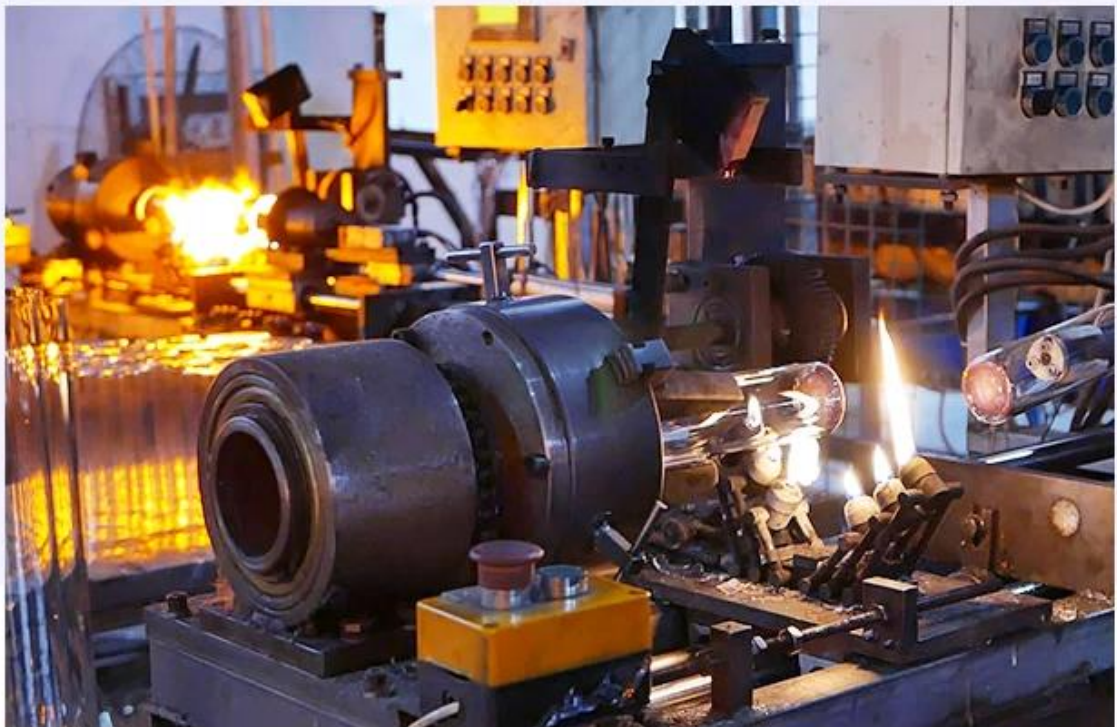

CHRISTMAS ETC

Fabriksudstilling

FACTORY

There are about 20000 square meters in our factory which was built in 1992 year; Superior quality and high efficiency can be guaranteed.

Proceshåndværk

PROCESS CRAFTS