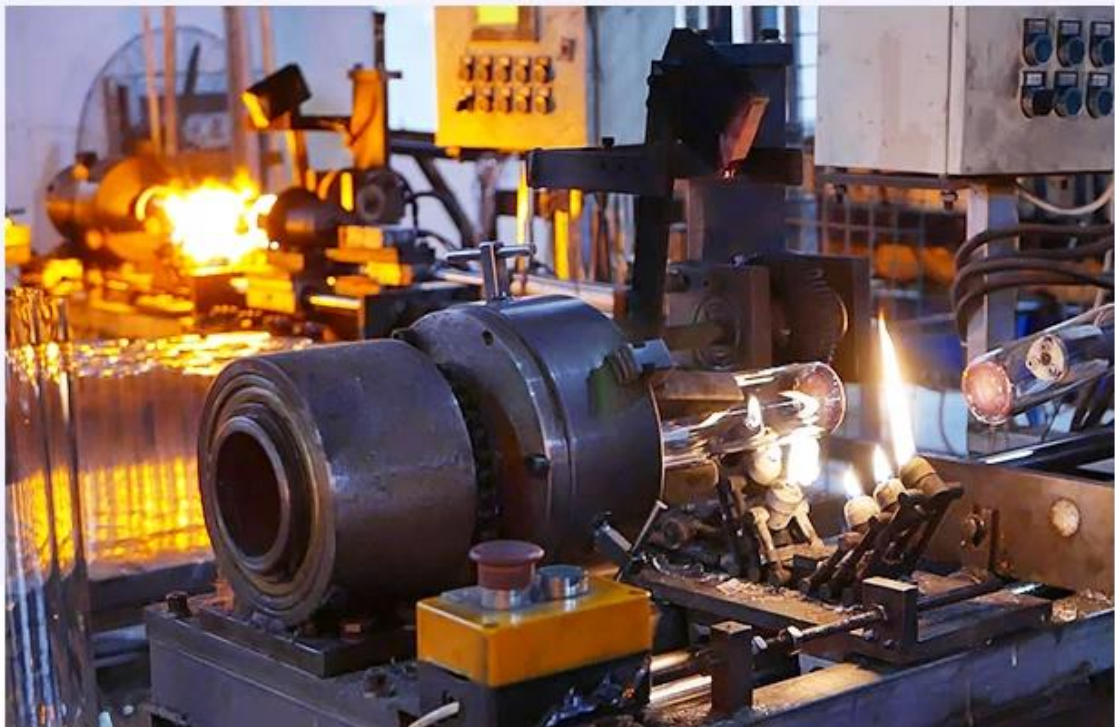

CHRISTMAS ETC

Fabriksudstilling

FACTORY

There are about 20000 square meters in our factory which was built in 1992 year; Superior quality and high efficiency can be guaranteed.

Proceshåndværk

PROCESS CRAFTS