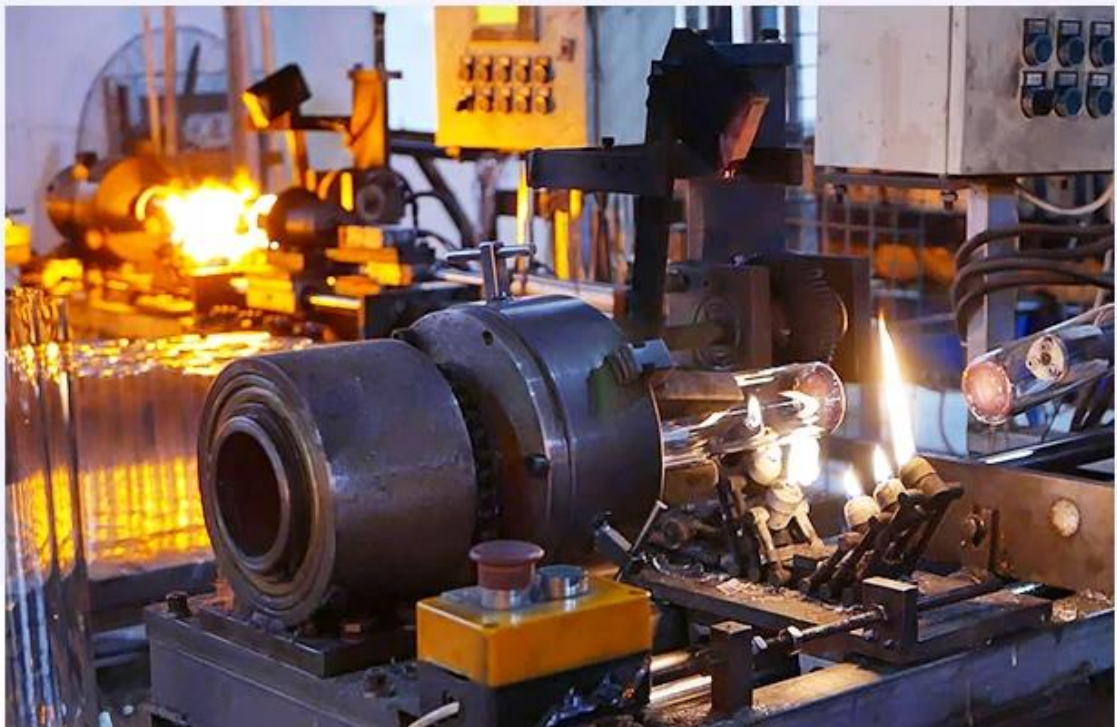

There are about 20000 square meters in our factory which was built in 1992 year; Superior quality and high efficiency can be guaranteed.

Proceshåndværk

PROCESS CRAFTS

1、 Raw Material

2、 Melting

4、 Filling

3、 Cutting