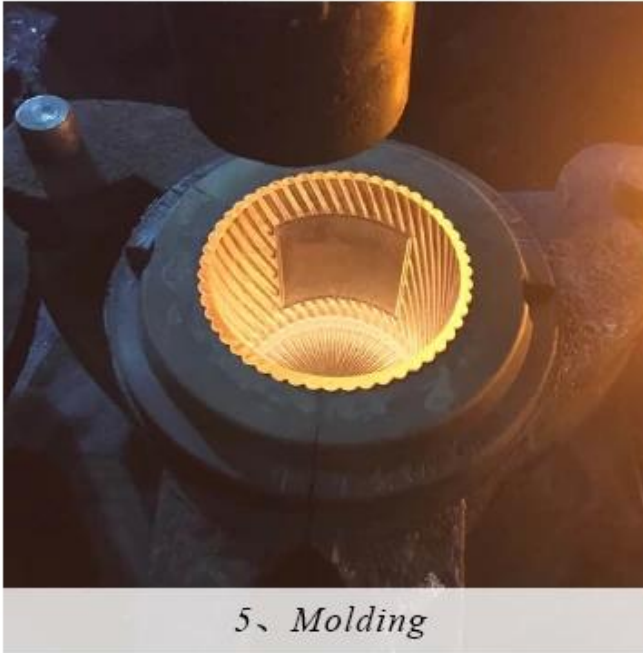

There are about 20000 square meters in our factory which was built in 1992 year; Superior quality and high efficiency can be guaranteed.

Proceshåndværk

PROCESS CRAFTS

1、 Raw Material

2、 Melting

4、 Filling

3、 Cutting