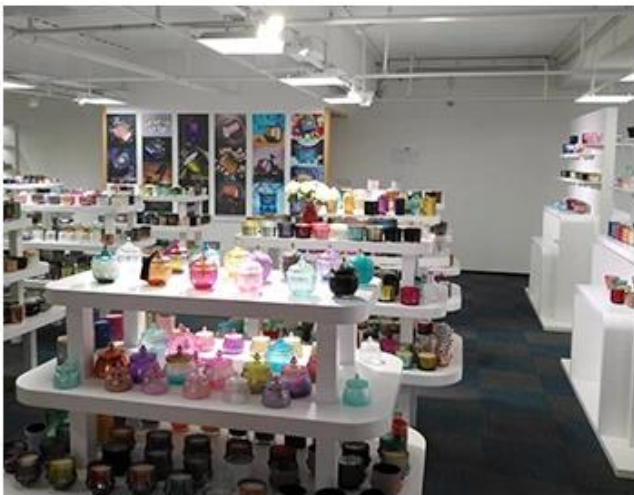

SAMPLE ROOM

There are more than 5000 products in
sample room of Sunny Glassware
for your reference. No second Co. in China!

Factory Show