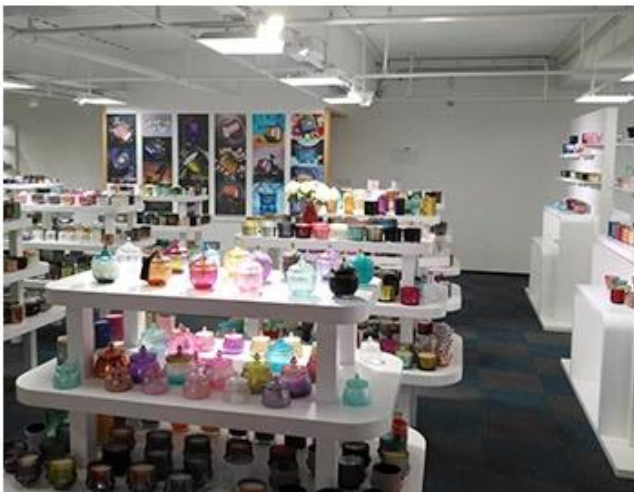

SAMPLE ROOM

There are more than 5000 products in
sample room of Sunny Glassware
for your reference. No second Co. in China!

Factory Show

Nedenfor er billeder af større online transaktioner. Yderligere fabriksoplysninger finder du i:
[Fabrikstur](#)