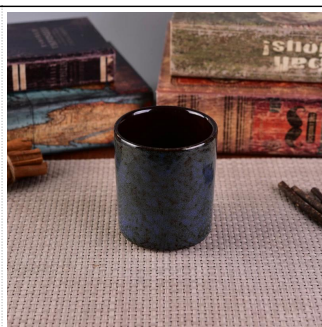

[Similar Products Link](#)