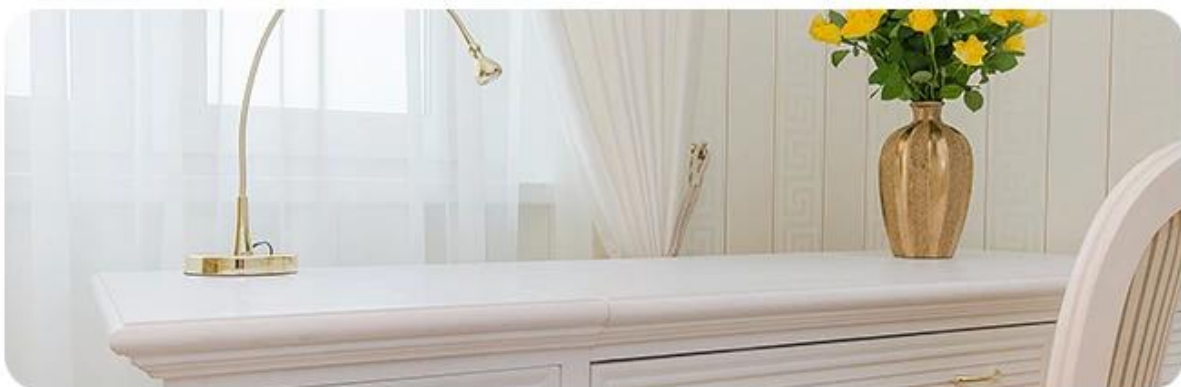

# MATCHING

It is suitable to be placed on the dining table and room, and the delicate and exquisite design is suitable for different styles of living room.

Candle Jar Beskrivelse

---

**Unik markedet fordel**