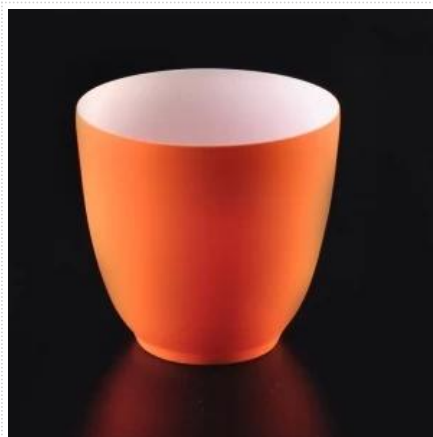

Round bottom home deco ceramic candle holder

Product Details

Item number.	SGSN17010507
Material	Ceramic
Craft	Handmade ceramic candle holders for home decoration
Samples time	1. 5 days if there is a form and size of the ceramic 2. 15 days, if you need a new shape and size ceramic
Product Capacity	500,000 ~ 1,000,000 pieces per month
The Features of products	1. Hand made home decor ceramic candle holder 2. Suitable for use in hotel, house, etc. 3. This eco-friendly.

Usage of Product

1. Ceramic candle holders can be used in wedding decoration, home decoration, party, banquet ect,
2. This candle container is very great as a gorgeous centerpiece for an event
3. The pottery candle jars can decorate your indoors and outdoors with this delicated rose figure glass candle holder.
4. The ceramic candle vessel is wonderful gift as housewarmings and other events.

More Product Pictures

Similar Products Link

[Decorative empty concrete candle holder](#)

[Orange color ceramic candle holder with thinner wall](#)

[High quality cylinder ceramic candle jar wholesale](#)

Office & Sample Room