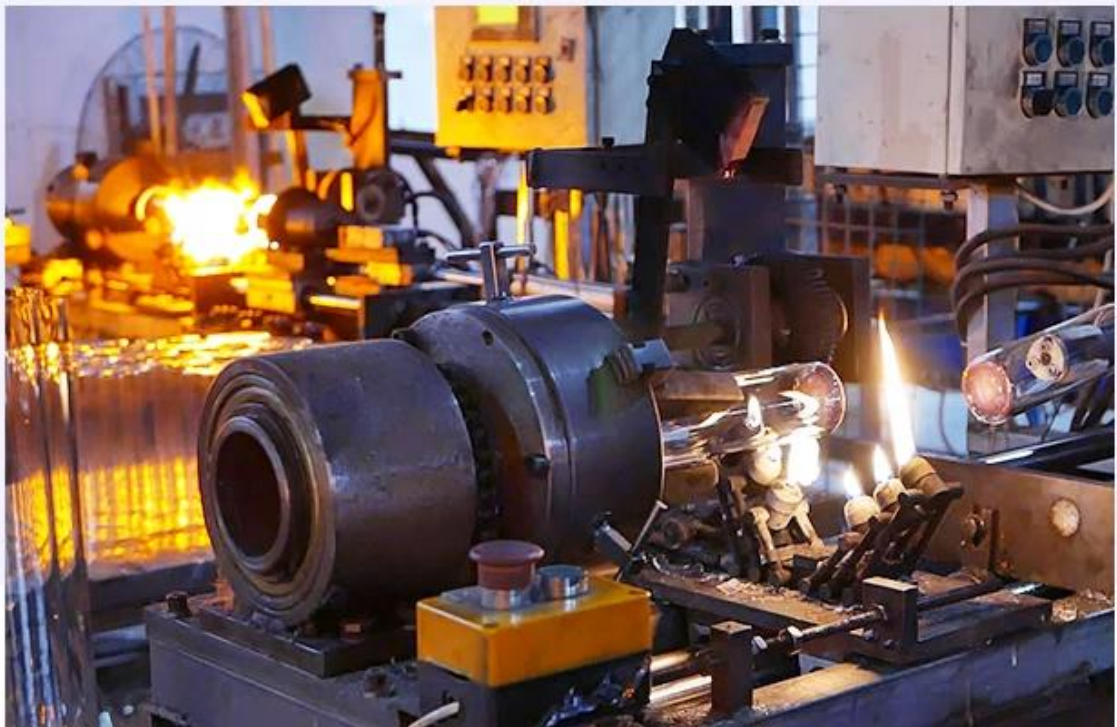

There are about 20000 square meters in our factory which was built in 1992 year; Superior quality and high efficiency can be guaranteed.

Handwerk verarbeiten

PROCESS CRAFTS

1、 Raw Material

2、 Melting

4、 Filling