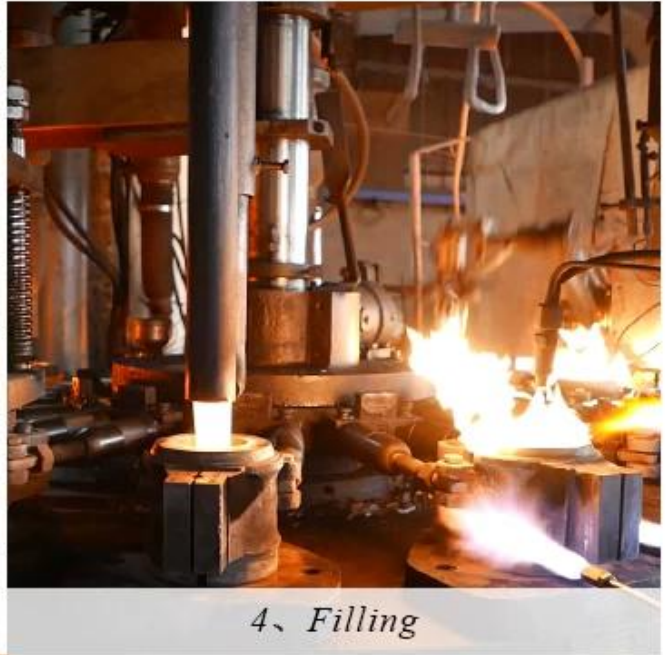

There are about 20000 square meters in our factory which was built in 1992 year; Superior quality and high efficiency can be guaranteed.

Handwerk verarbeiten

PROCESS CRAFTS

1、 Raw Material

2、 Melting

4、 Filling