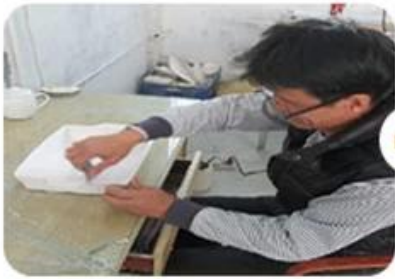

SUNNY

PRODUCTION PROCESS

Shenzhen Sunny Glassware Co., Ltd.

1-Prototype

2-Mold Making

3-Platform Casting

4-Demolding

5-Fixing