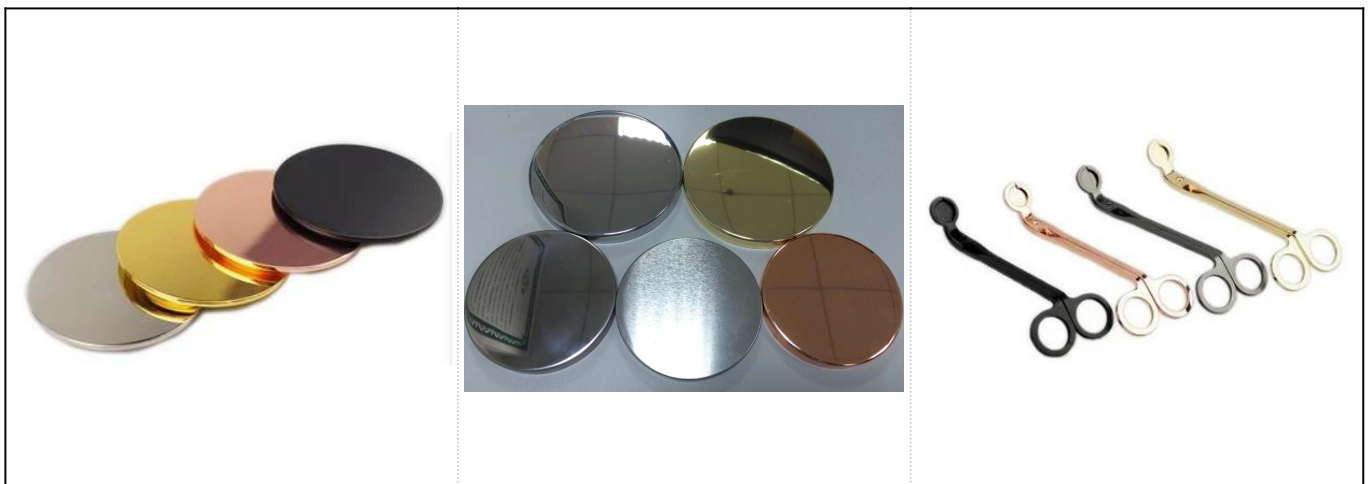

Regular hot sale items					
SGR8080		Dia:80mm Height:54mm Capacity:290ml/ 10oz	SGR135 5		Dia:135mm Height:54mm Capacity:470ml/ 16oz
SGQH150 10808		Dia:128mm Height: 63mm Capacity:560ml/ 19oz	SGMSL1 5110302		Dia: 132mm Height: 58mm Capacity: 280ml/ 9.5oz
SGQH150 10805		Dia:61mm Height:37mm Capacity:120ml/ 4oz	SGQH15 010804		Dia:83mm Height:44mm Capacity:210ml/ 7.1oz

Passendes Zubehör:

Office & Sample Room

Sunny Glassware ist ein führender Kerzenhalter Lieferant in China seit 1992, unsere Glas/Keramik/Beton Kerzengläser etc. und passende Zubehör