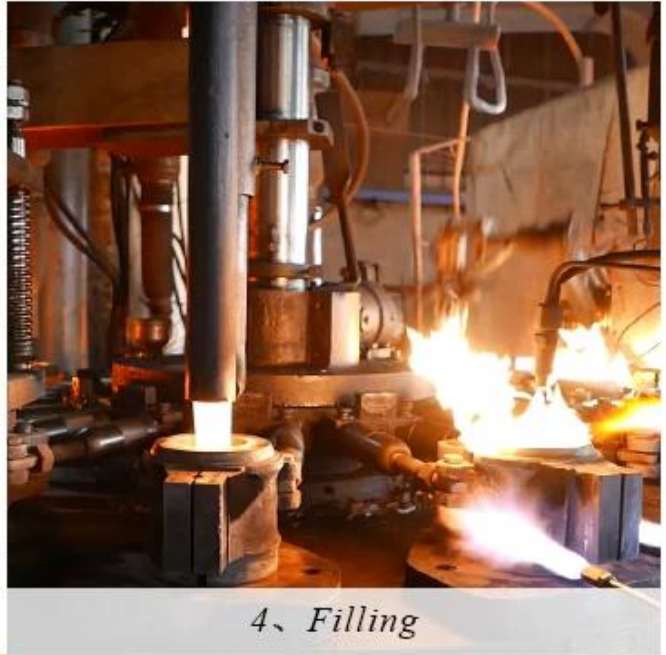

CHRISTMAS ETC

Espectáculo de fábrica

FACTORY

There are about 20000 square meters in our factory which was built in 1992 year; Superior quality and high efficiency can be guaranteed.

Artesanías de proceso

PROCESS CRAFTS

1、 Raw Material

2、 Melting

4、 Filling

3、 Cutting

5、 Molding

6、 Polishing

7、 Annealing

8、 Inspecting