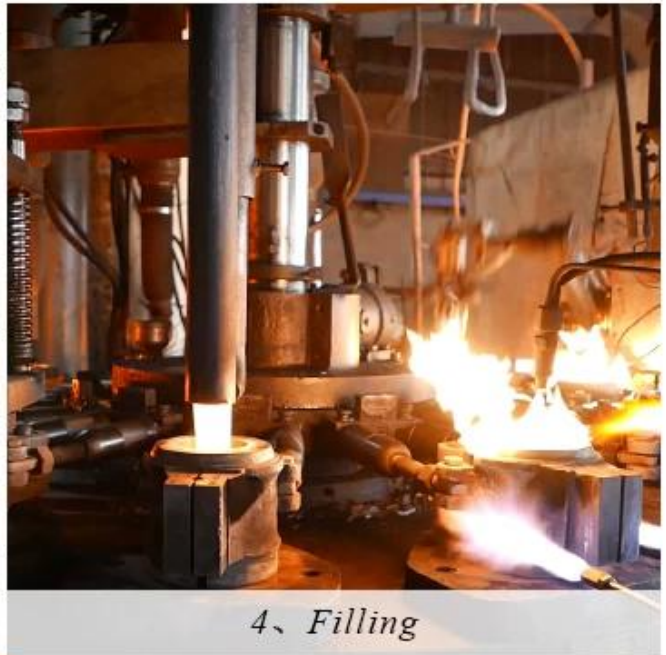

CHRISTMAS ETC

Espectáculo de fábrica

FACTORY

There are about 20000 square meters in our factory which was built in 1992 year; Superior quality and high efficiency can be guaranteed.

Artesanías de proceso

PROCESS CRAFTS

1、 Raw Material

2、 Melting

4、 Filling

3、 Cutting

5、 Molding

6、 Polishing

7、 Annealing

8、 Inspecting