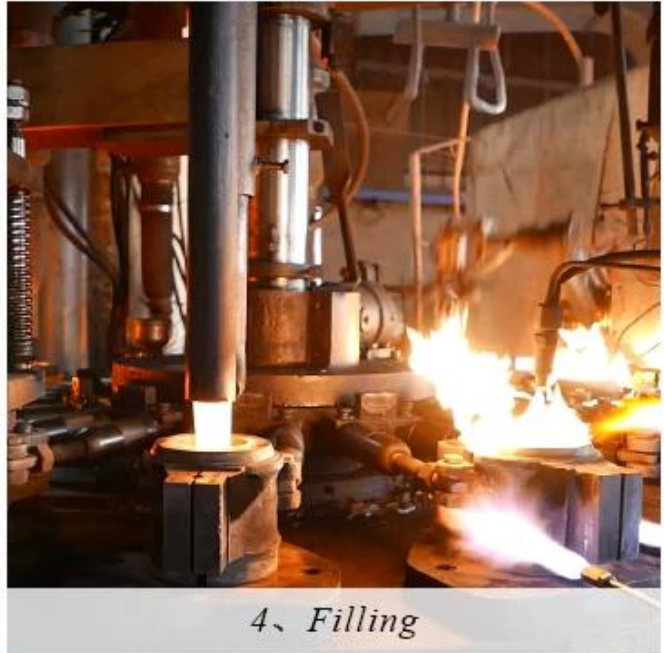

CHRISTMAS ETC

Espectáculo de fábrica

FACTORY

There are about 20000 square meters in our factory which was built in 1992 year; Superior quality and high efficiency can be guaranteed.

Artesanías de proceso

PROCESS CRAFTS

1、 Raw Material

2、 Melting

4、 Filling

3、 Cutting

5、 Molding

6、 Polishing

7、 Annealing

8、 Inspecting