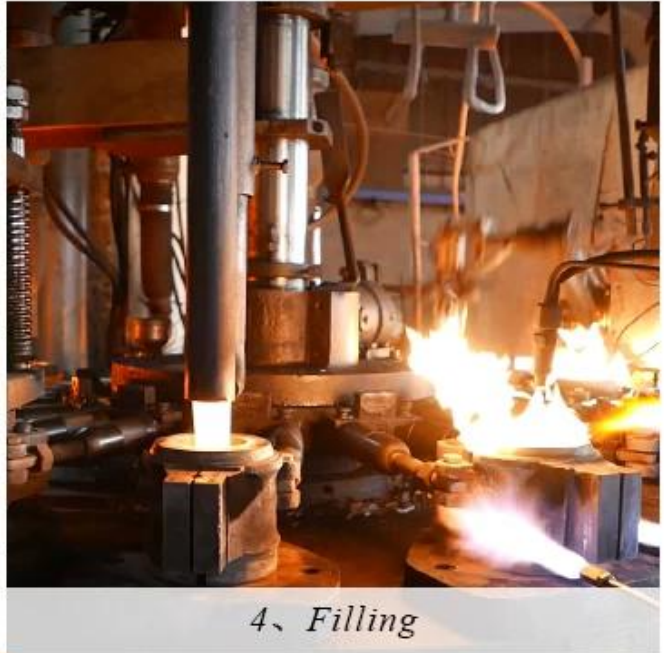

CHRISTMAS ETC

Espectáculo de fábrica

FACTORY

There are about 20000 square meters in our factory which was built in 1992 year; Superior quality and high efficiency can be guaranteed.

Artesanías de proceso

PROCESS CRAFTS

1、 Raw Material

2、 Melting

4、 Filling

3、 Cutting

5、 Molding

6、 Polishing

7、 Annealing

8、 Inspecting