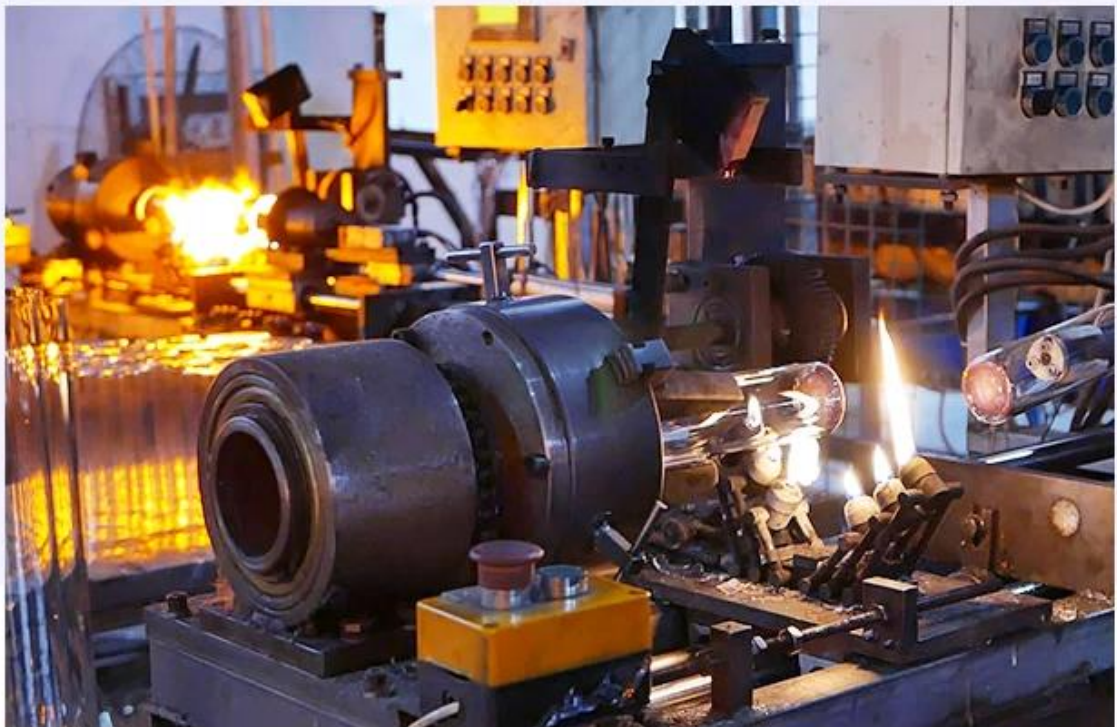

CHRISTMAS ETC

Espectáculo de fábrica

FACTORY

There are about 20000 square meters in our factory which was built in 1992 year; Superior quality and high efficiency can be guaranteed.

Artesanías de proceso

PROCESS CRAFTS