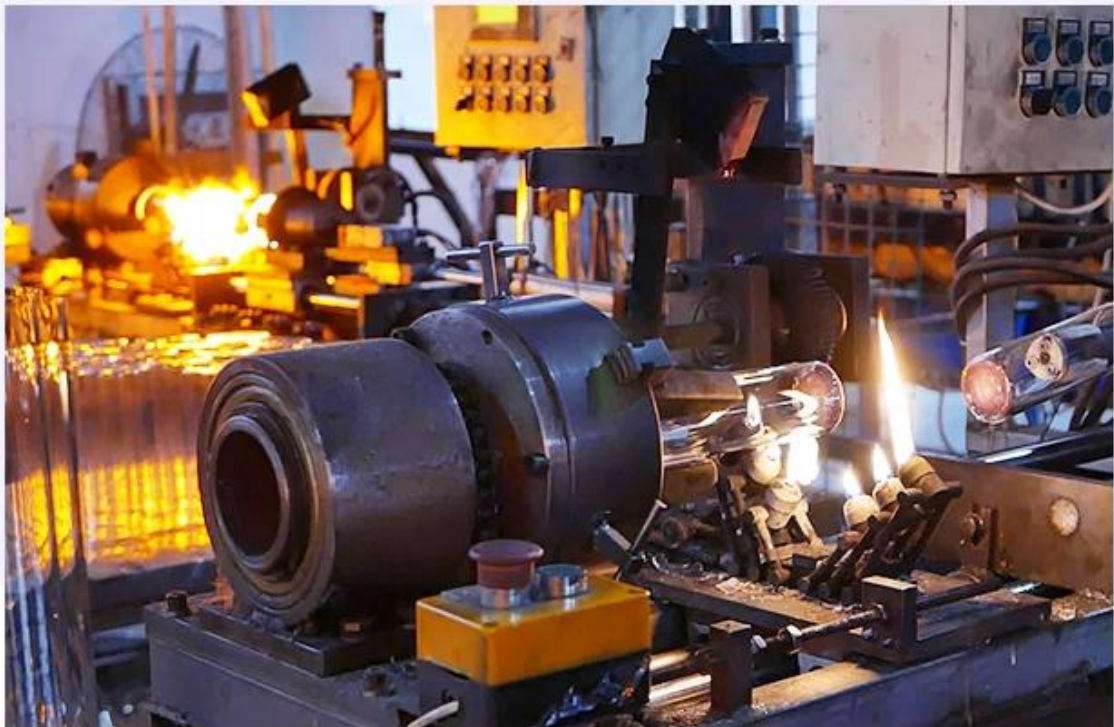

CHRISTMAS ETC

Espectáculo de fábrica

FACTORY

There are about 20000 square meters in our factory which was built in 1992 year; Superior quality and high efficiency can be guaranteed.

Artesanías de proceso

PROCESS CRAFTS