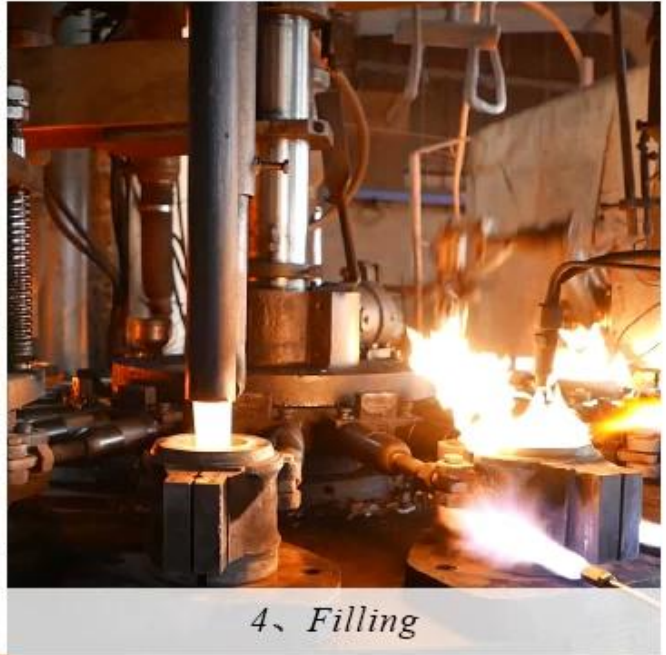

CHRISTMAS ETC

Espectáculo de fábrica

FACTORY

There are about 20000 square meters in our factory which was built in 1992 year; Superior quality and high efficiency can be guaranteed.

Proceso artesanal

PROCESS CRAFTS

1、 Raw Material

2、 Melting

4、 Filling

3、 Cutting

5、 Molding

6、 Polishing

7、 Annealing

8、 Inspecting