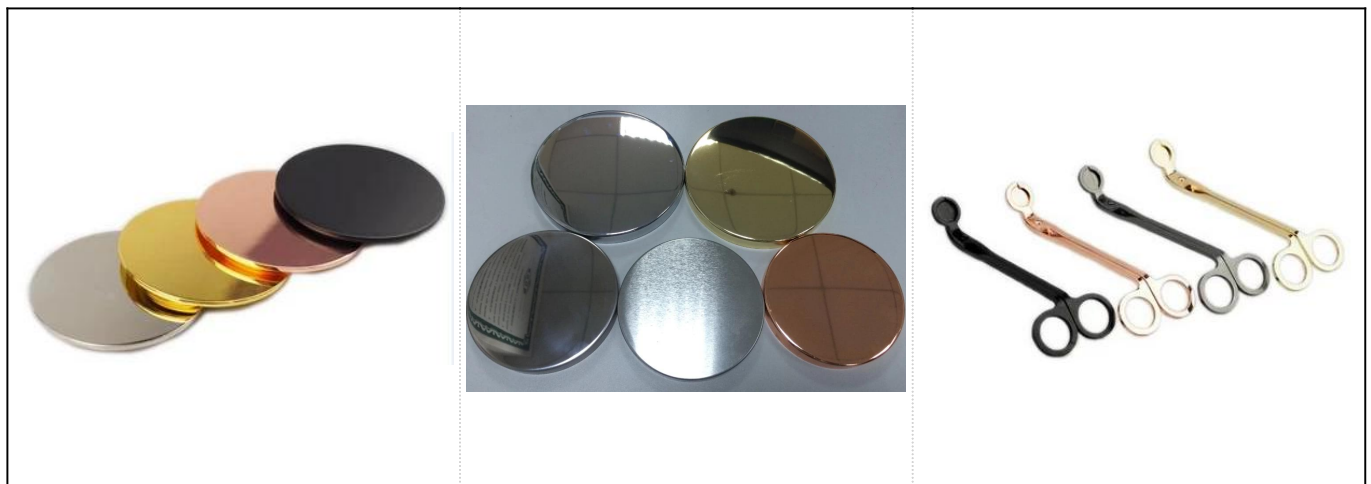

Regular hot sale items					
SGR8080		Dia:80mm Height:54mm Capacity:290ml/ 10oz	SGR135 5		Dia:135mm Height:54mm Capacity:470ml/ 16oz
SGQH150 10808		Dia:128mm Height: 63mm Capacity:560ml/ 19oz	SGMSL1 5110302		Dia: 132mm Height: 58mm Capacity: 280ml/ 9.5oz
SGQH150 10805		Dia:61mm Height:37mm Capacity:120ml/ 4oz	SGQH15 010804		Dia:83mm Height:44mm Capacity:210ml/ 7.1oz

Yhteensopivat lisävarusteet:

Office & Sample Room

Sunny Glassware on johtava kynttilänjalan toimittaja Kiinassa vuodesta 1992, lasi / keraamiset / betoniset kynttilänjalkamme ja vastaavat tarvikkeet