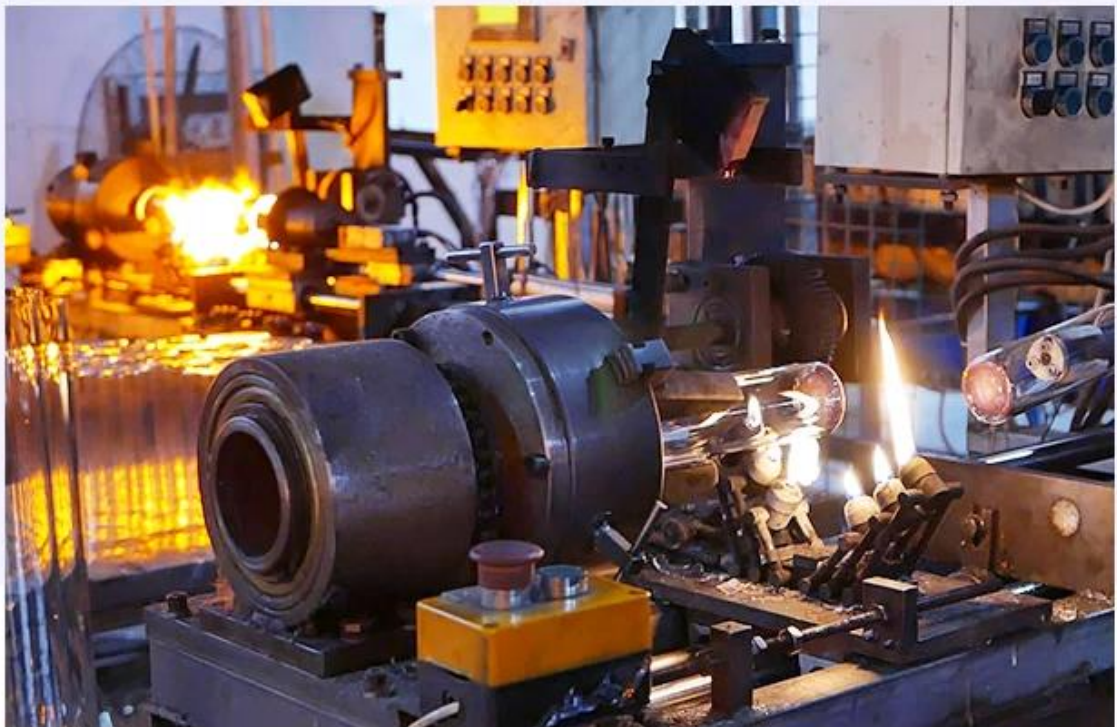

CHRISTMAS ETC

Tehdasnäyttely

FACTORY

There are about 20000 square meters in our factory which was built in 1992 year; Superior quality and high efficiency can be guaranteed.

Käsityöt

PROCESS CRAFTS

1、 Raw Material