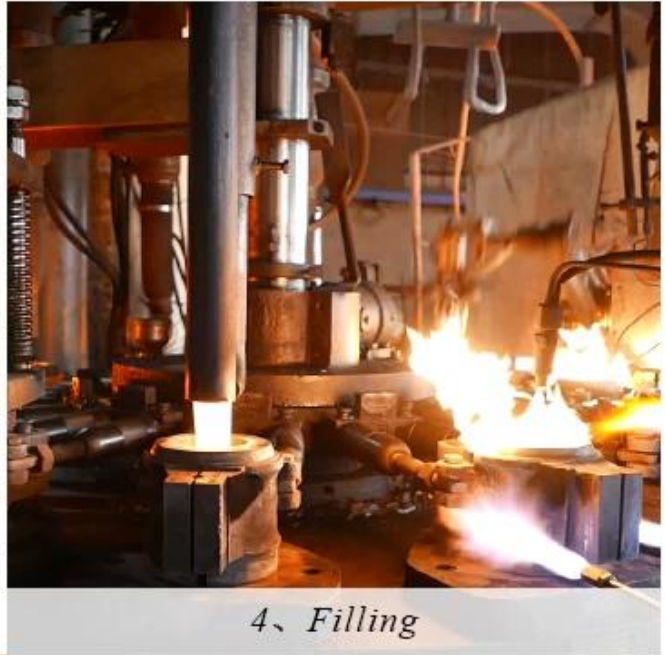

CHRISTMAS ETC

Tehdasnäyttely

FACTORY

There are about 20000 square meters in our factory which was built in 1992 year; Superior quality and high efficiency can be guaranteed.

Käsityöt

PROCESS CRAFTS

1、 Raw Material

2、 Melting

4、 Filling

3、 Cutting

5、 Molding

6、 Polishing

7、 Annealing

8、 Inspecting

9、 Packing