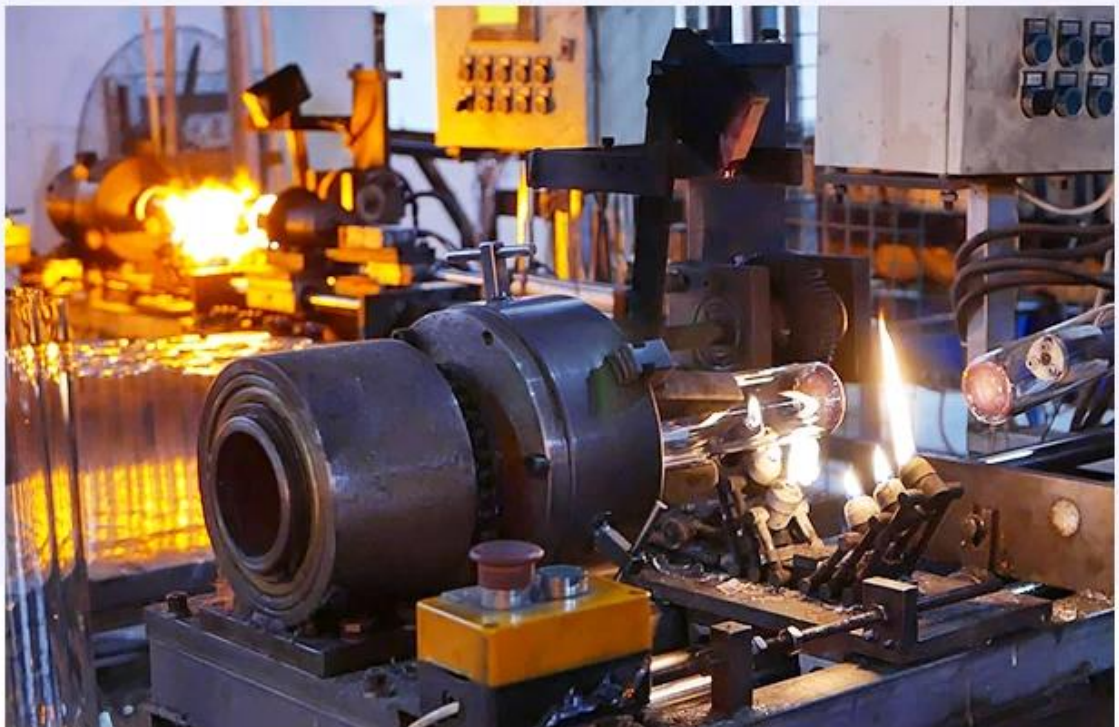

Tehdasnäyttely

FACTORY

There are about 20000 square meters in our factory which was built in 1992 year; Superior quality and high efficiency can be guaranteed.

Käsityöt

PROCESS CRAFTS

1、 Raw Material

2、 Melting