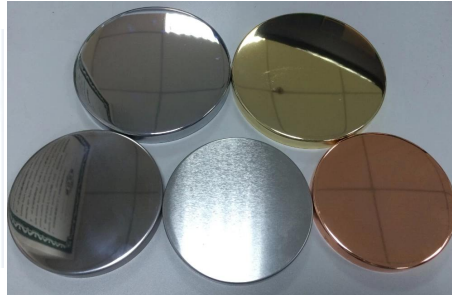

## Verrerie en stock

	SGGOHP19.1914 Dia.:96mm H:125mm	Sample available delivery time:7days	2000pcs In stock
	SGHPG816.3106 52x60x151 max dia for bowl: 62.9mm 170ml 200g MACHINE MAKE	Sample available delivery time:7days	2000pcs In stock
	G051.4823 81x84x211 max dia for bowl: 107.9mm 643ml 252g MACHINE MAKE	Sample available delivery time:7days	2000pcs In stock
	G051.1873 45X70X230 max dia for bowl: 55.6mm 252ml 242g MACHINE MAKE	Sample available delivery time:7days	2000pcs In stock