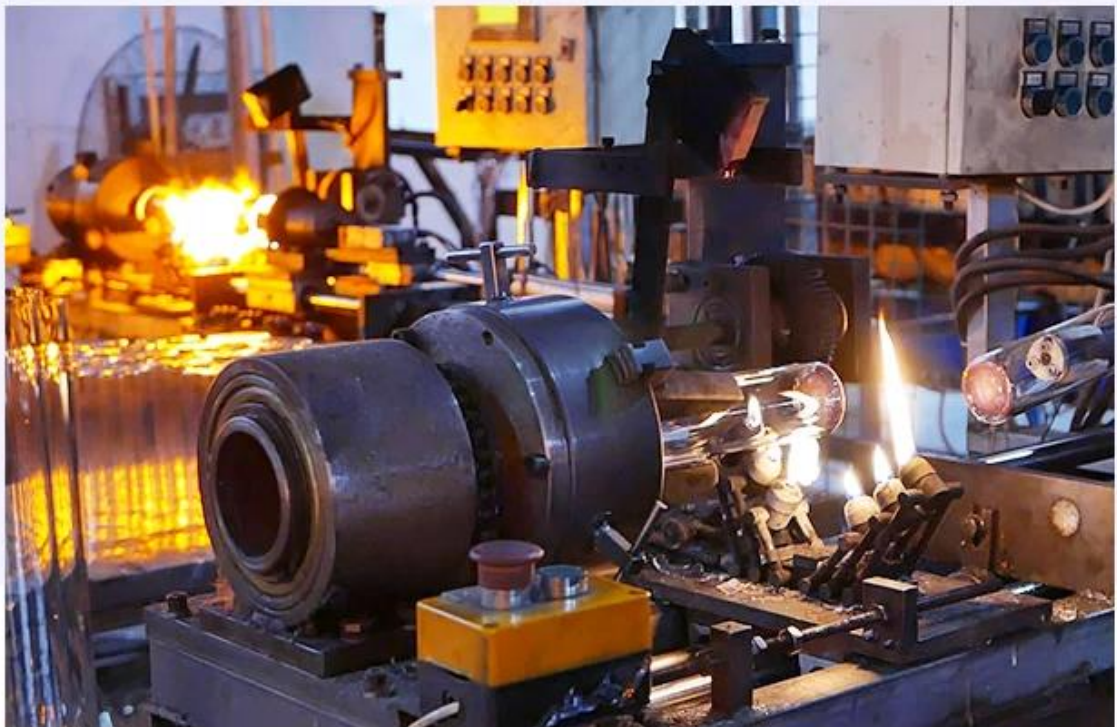

CHRISTMAS ETC

Spectacle d'usine

FACTORY

There are about 20000 square meters in our factory which was built in 1992 year; Superior quality and high efficiency can be guaranteed.

Artisanat de processus

PROCESS CRAFTS