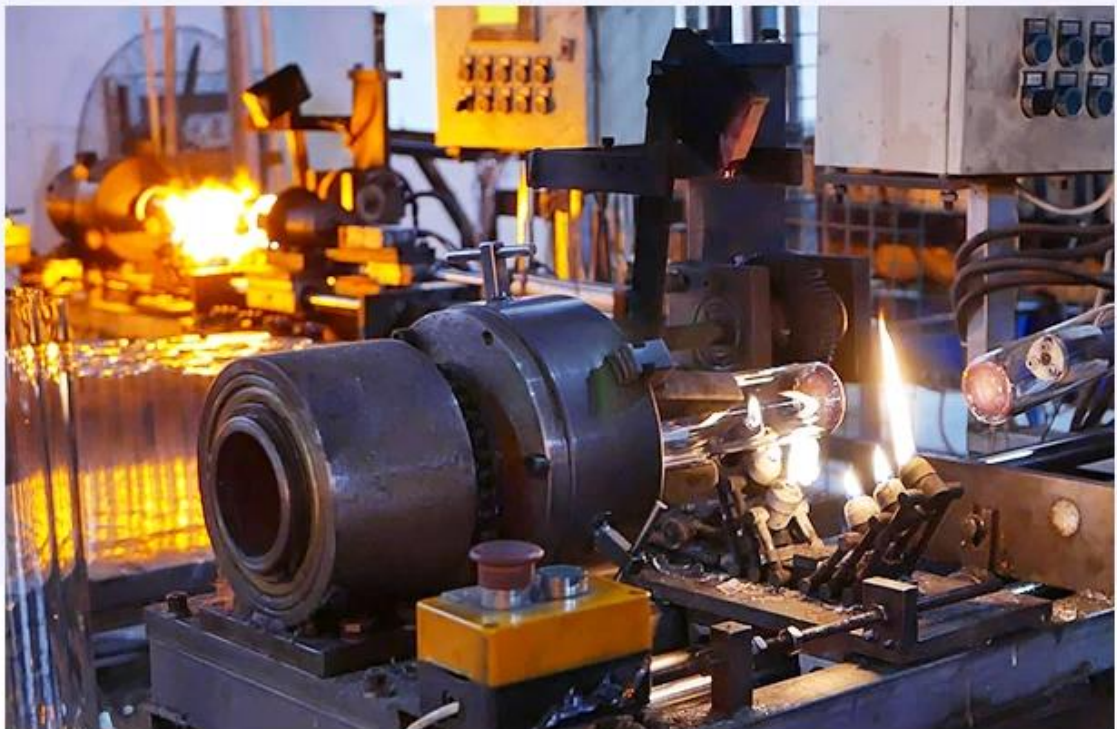

CHRISTMAS ETC

Spectacle d'usine

FACTORY

There are about 20000 square meters in our factory which was built in 1992 year; Superior quality and high efficiency can be guaranteed.

Artisanat de processus

PROCESS CRAFTS