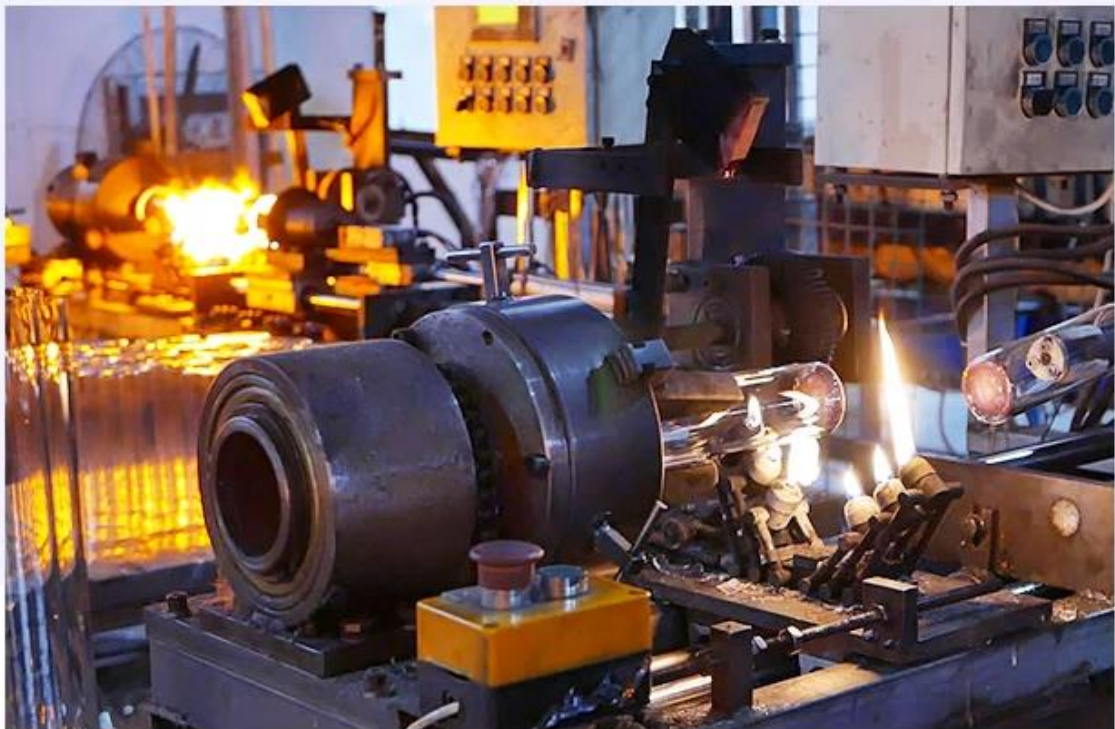

CHRISTMAS ETC

Spectacle d'usine

FACTORY

There are about 20000 square meters in our factory which was built in 1992 year; Superior quality and high efficiency can be guaranteed.

Métier de processus

PROCESS CRAFTS