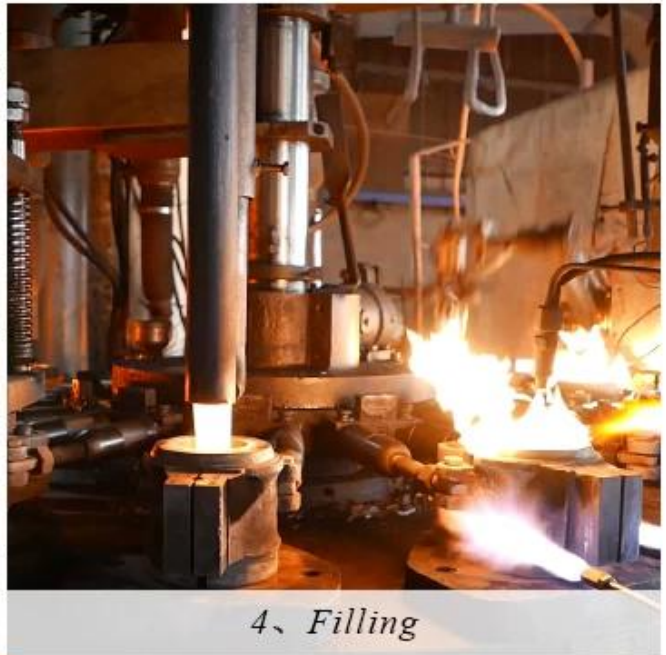

CHRISTMAS ETC

Spectacle d'usine

FACTORY

There are about 20000 square meters in our factory which was built in 1992 year; Superior quality and high efficiency can be guaranteed.

Métier de processus

PROCESS CRAFTS

1、 Raw Material

2、 Melting

4、 Filling

3、 Cutting

5、 Molding

6、 Polishing

7、 Annealing

8、 Inspecting