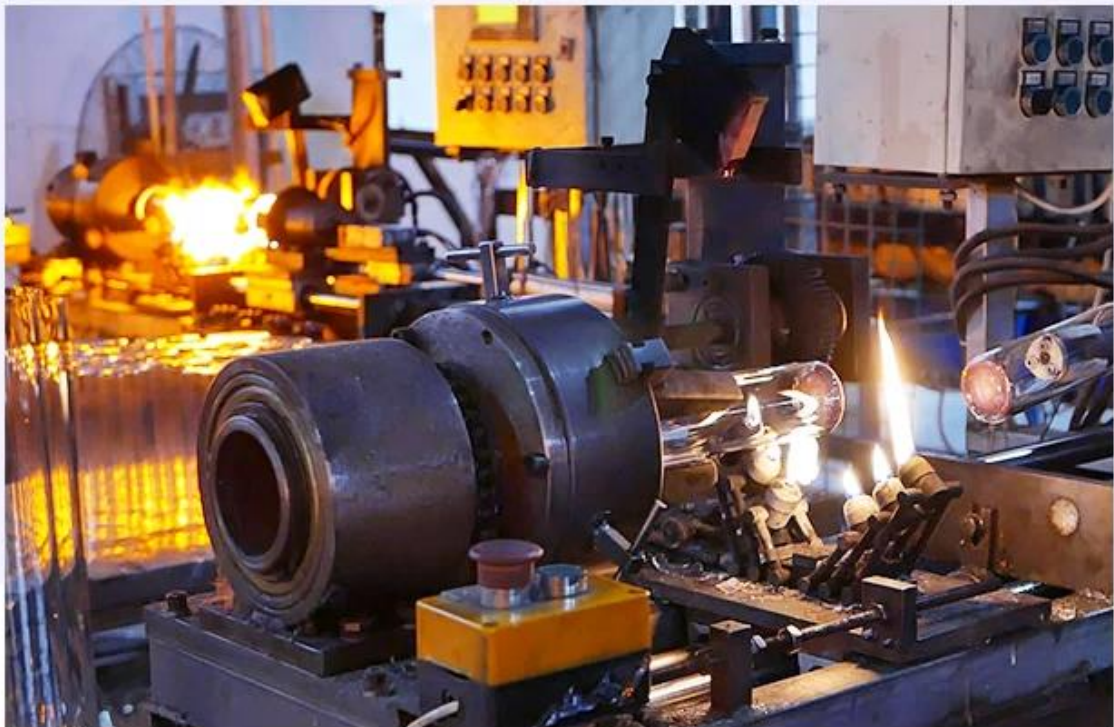

CHRISTMAS ETC

Spectacle d'usine

FACTORY

There are about 20000 square meters in our factory which was built in 1992 year; Superior quality and high efficiency can be guaranteed.

Artisanat de processus

PROCESS CRAFTS