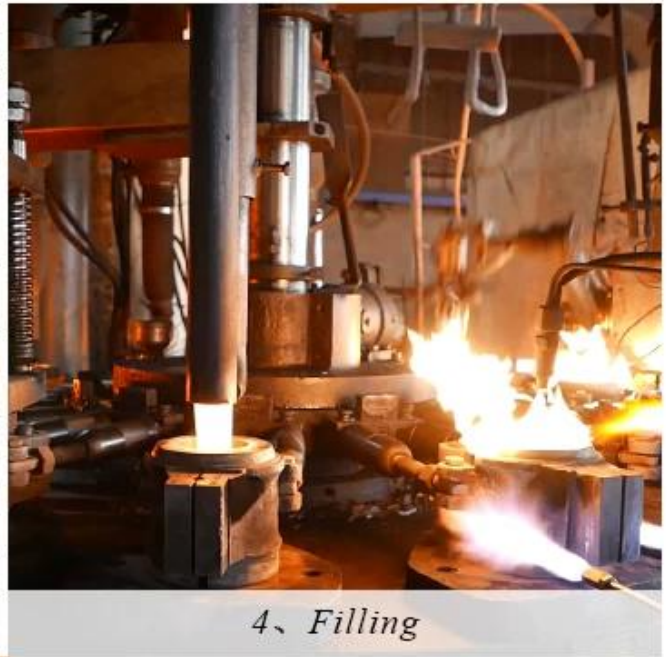

CHRISTMAS ETC

Spectacle d'usine

FACTORY

There are about 20000 square meters in our factory which was built in 1992 year; Superior quality and high efficiency can be guaranteed.

Artisanat de processus

PROCESS CRAFTS

1、 Raw Material

2、 Melting

4、 Filling

3、 Cutting

5、 Molding

6、 Polishing

7、 Annealing

8、 Inspecting