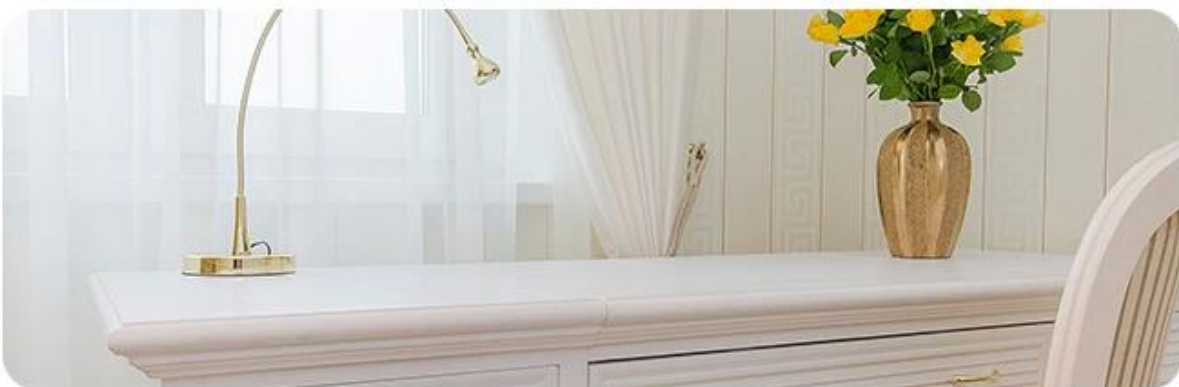

# MATCHING

It is suitable to be placed on the dining table and room, and the delicate and exquisite design is suitable for different styles of living room.

Κερί Jar Περιγραφή

**Μοναδικό πλεονέκτημα  
στην αγορά**