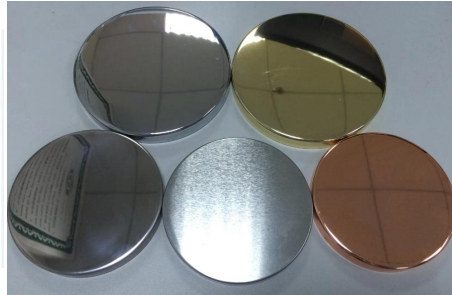

ΜΟQ 3000

More Product Pictures

Αντιστοιχισμένα αξεσουάρ:

Διαθέσιμα γυαλικά

	SGGOHP19.1914 Dia.:96mm H:125mm	Sample available delivery time:7days	2000pcs In stock
	SGHPG816.3106 52x60x151 max dia for bowl: 62.9mm 170ml 200g MACHINE MAKE	Sample available delivery time:7days	2000pcs In stock
	G051.4823 81x84x211 max dia for bowl: 107.9mm 643ml 252g MACHINE MAKE	Sample available delivery time:7days	2000pcs In stock
	G051.1873 45X70X230 max dia for bowl: 55.6mm 252ml 242g MACHINE MAKE	Sample available delivery time:7days	2000pcs In stock

In stock now			
SGJD8090		TOP: 80mm HEIGHT: 90mm CAPACITY: 300ml	1K MOQ
SGJD88100		TOP: 88mm HEIGHT: 100mm CAPACITY: 400ml WEIGHT: 340g	1K MOQ
SGJB7080		TOP: 70mm BOTTOM: 64mm HEIGHT: 84mm CAPACITY: 220ml WEIGHT: 200g	1K MOQ