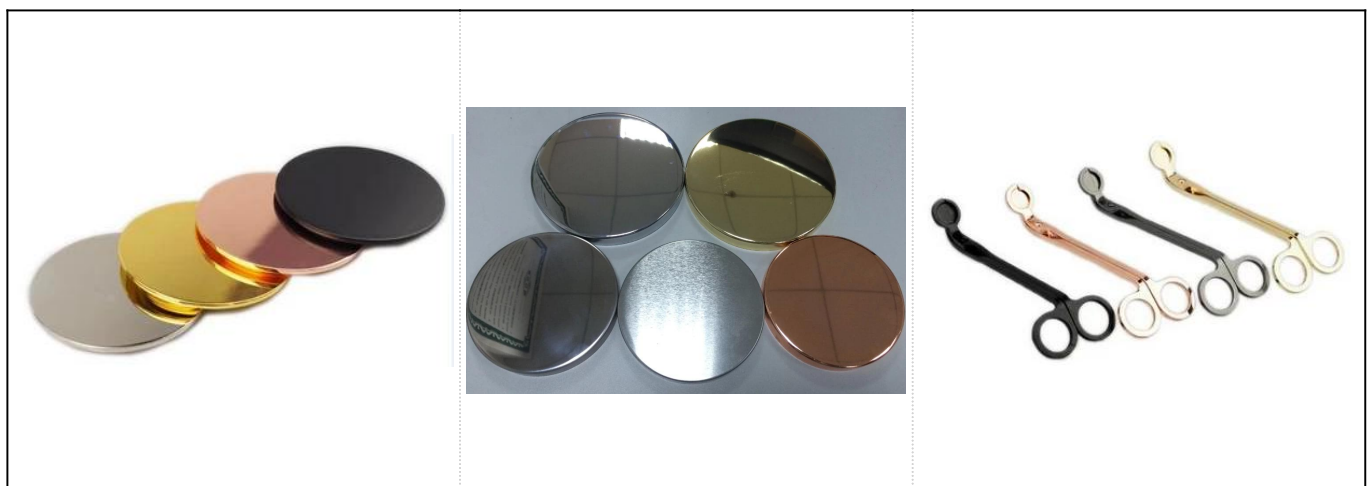

Regular hot sale items					
SGR8080		Dia:80mm Height:54mm Capacity:290ml/ 10oz	SGR135 5		Dia:135mm Height:54mm Capacity:470ml/ 16oz
SGQH150 10808		Dia:128mm Height: 63mm Capacity:560ml/ 19oz	SGMSL1 5110302		Dia: 132mm Height: 58mm Capacity: 280ml/ 9.5oz
SGQH150 10805		Dia:61mm Height:37mm Capacity:120ml/ 4oz	SGQH15 010804		Dia:83mm Height:44mm Capacity:210ml/ 7.1oz

Αντιστοιχισμένα αξεσουάρ:

Office & Sample Room

Η Sunny Glassware είναι ένας από τους κορυφαίους προμηθευτές κηροπηγών στην Κίνα από το 1992, τα γυάλινα / κεραμικά / μπετόν κεριά κ.λπ.