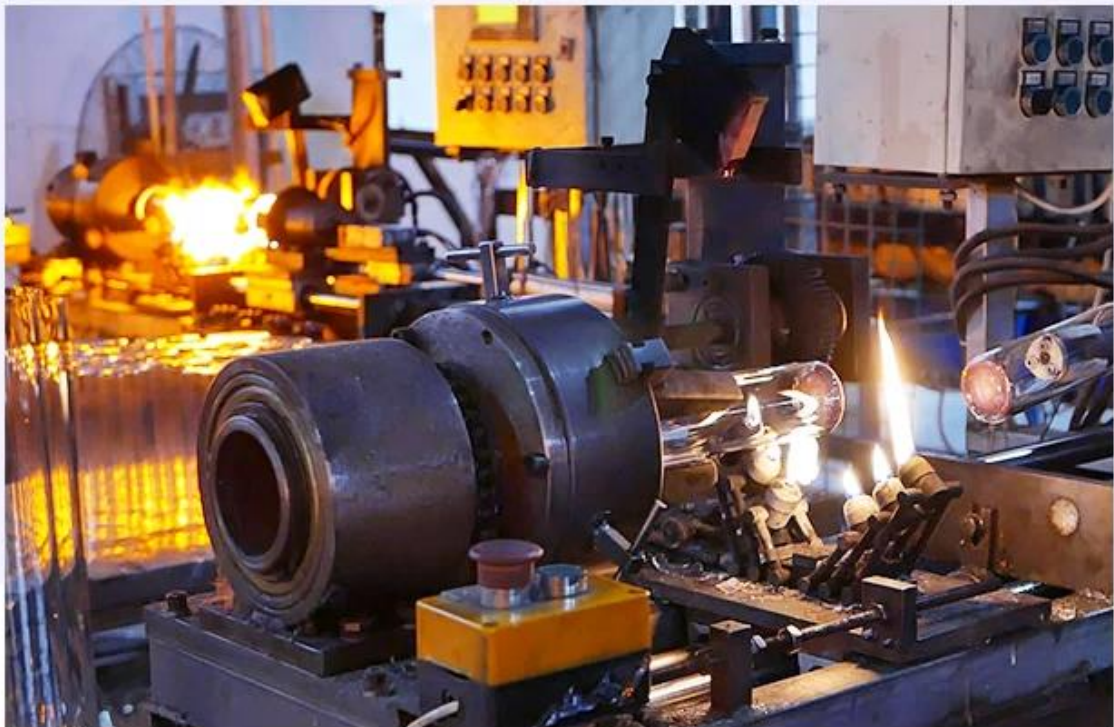

CHRISTMAS ETC

Factory Show

FACTORY

There are about 20000 square meters in our factory which was built in 1992 year; Superior quality and high efficiency can be guaranteed.

Λαβροτεχνία

PROCESS CRAFTS

1、 Raw Material