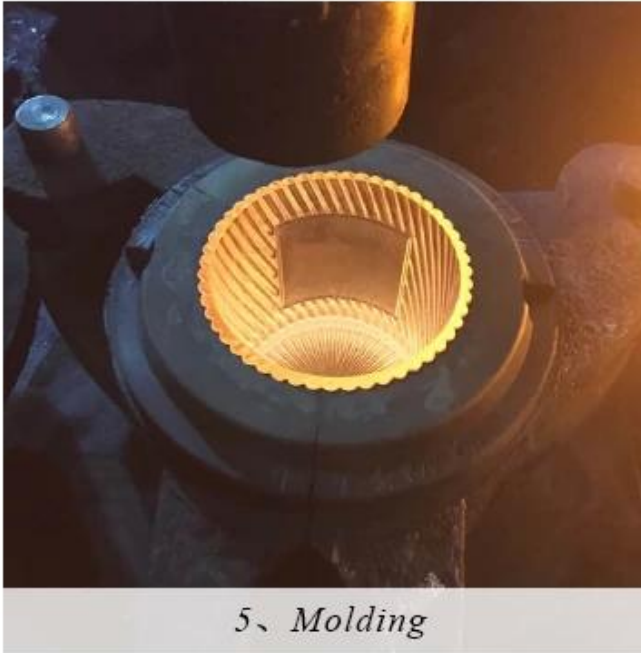

3、 Cutting

5、 Molding