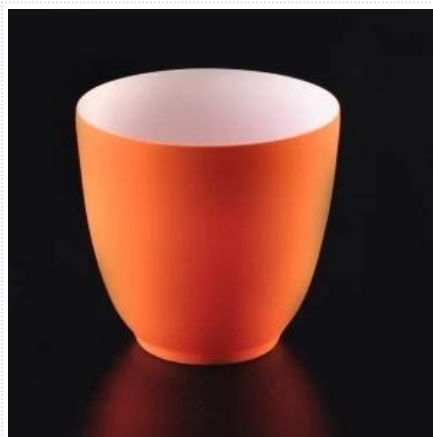

Round bottom home deco ceramic candle holder

Product Details

Item number.	SGSN17010507
Material	Ceramic
Craft	Handmade ceramic candle holders for home decoration
Samples time	1. 5 days if there is a form and size of the ceramic 2. 15 days, if you need a new shape and size ceramic
Product Capacity	500,000 ~ 1,000,000 pieces per month
The Features of products	1. Hand made home decor ceramic candle holder 2. Suitable for use in hotel, house, etc. 3. This eco-friendly.

Usage of Product

1. Ceramic candle holders can be used in wedding decoration, home decoration, party, banquet ect,
2. This candle container is very great as a gorgeous centerpiece for an event
3. The pottery candle jars can decorate your indoors and outdoors with this delicaded rose figure glass candle holder.
4. The ceramic candle vessel is wonderful gift as housewarmings and other events.

More Product Pictures

Similar Products Link

[Decorative empty concrete candle holder](#)

[Orange color ceramic candle holder with thinner wall](#)

[High quality cylinder ceramic candle jar wholesale](#)

Office & Sample Room