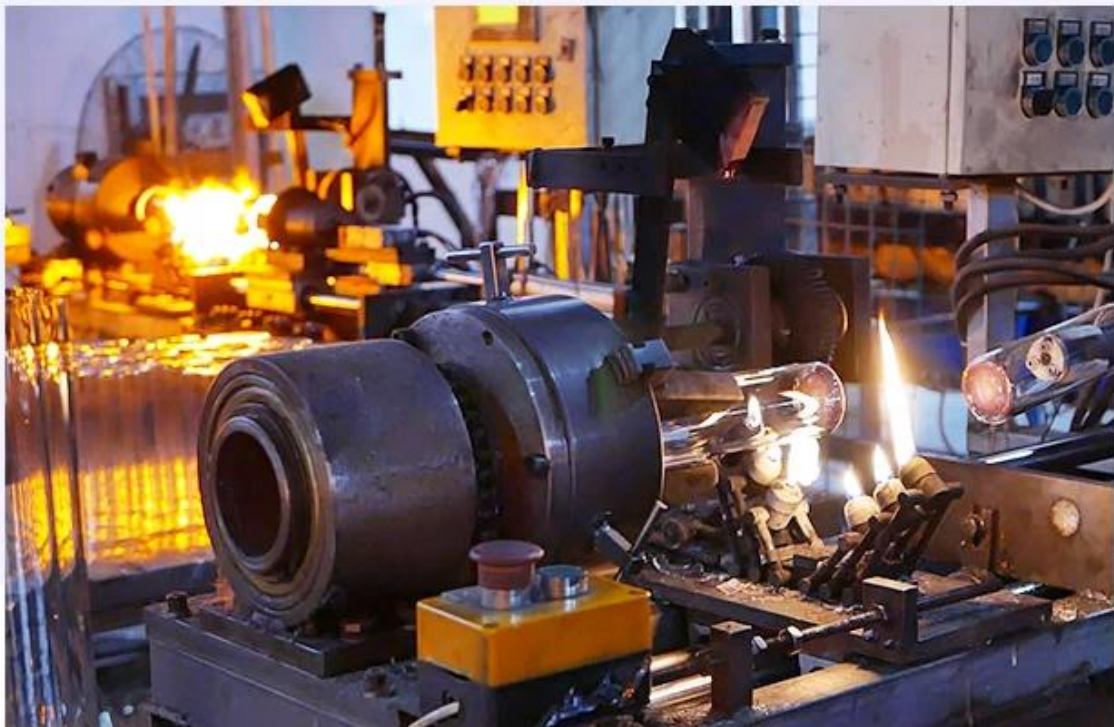

CHRISTMAS ETC

Factory Show

FACTORY

There are about 20000 square meters in our factory which was built in 1992 year; Superior quality and high efficiency can be guaranteed.

Διαδικασία χειροτεχνίας

PROCESS CRAFTS