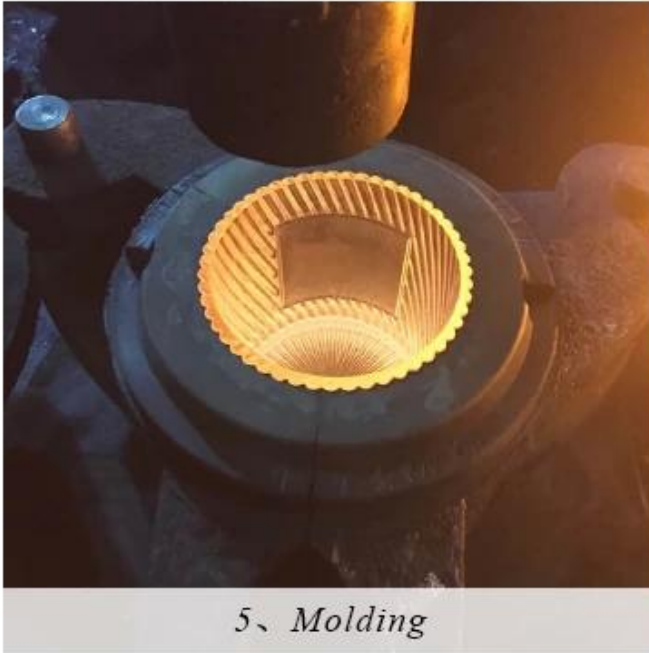

3、 Cutting

5、 Molding