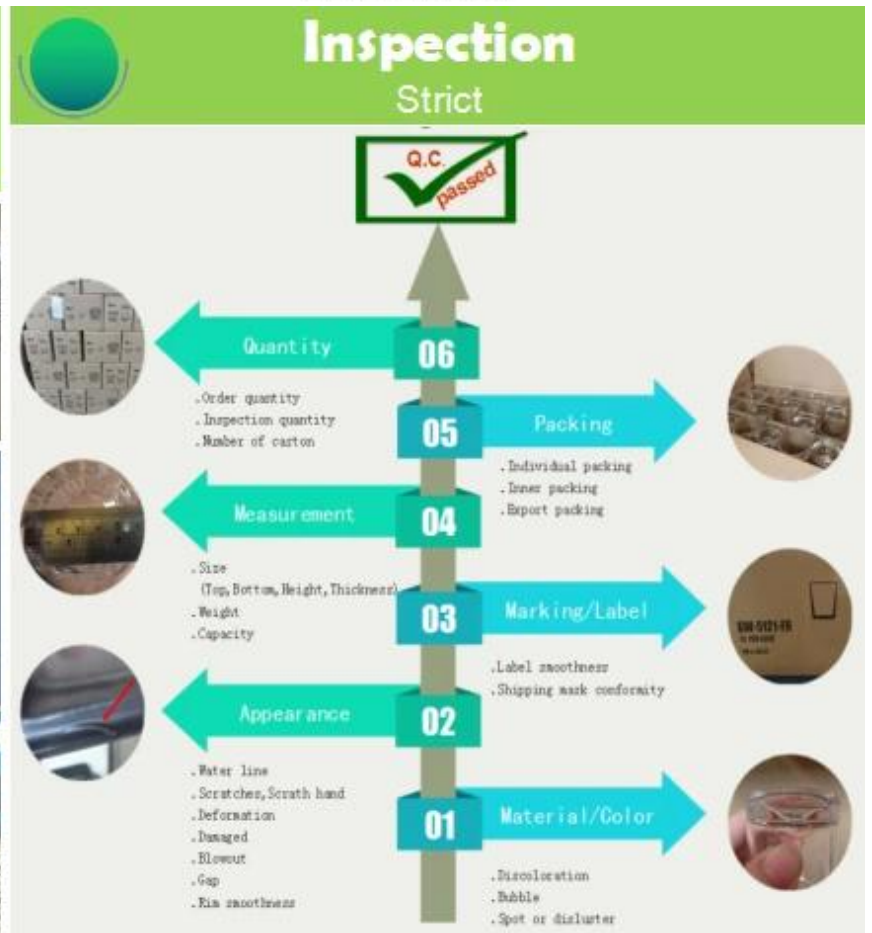

More Product Pictures

Office & Sample Room

Factory Show

* Production Process

▶ Sculpture

▶ Make Moulds

▶ Inject Clay

▶ Shape forming

▶ Roller Forming

▶ Body Finishing

▶ First Firing

▶ Hand Painting

▶ Decaling

▶ Glazing

▶ Decor Firing

▶ Packing

▶ Warehouse

▶ Loading

▶ Shipping

Decoration firing

After decal

Inspection the decal product

Packing

Ready to loading

QC
Professional

Measure
Accurate

[Επιστροφή στην αρχική σελίδα](#)