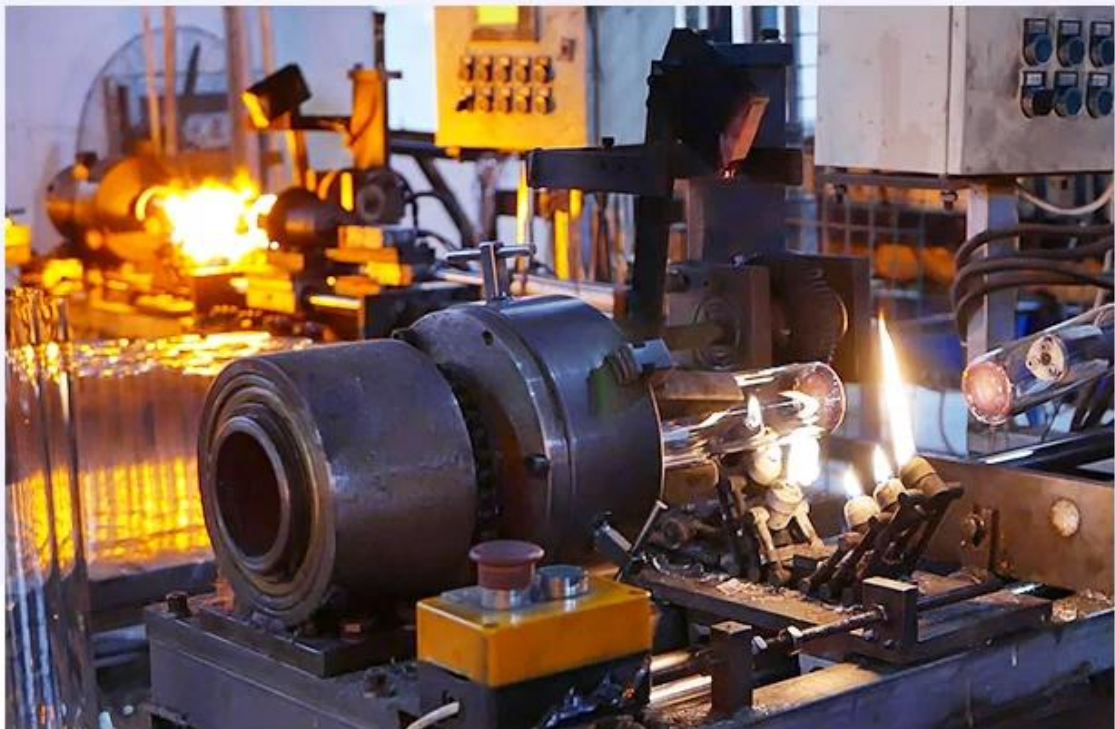

CHRISTMAS ETC

Factory Show

FACTORY

There are about 20000 square meters in our factory which was built in 1992 year; Superior quality and high efficiency can be guaranteed.

Διαδικασία χειροτεχνίας

PROCESS CRAFTS