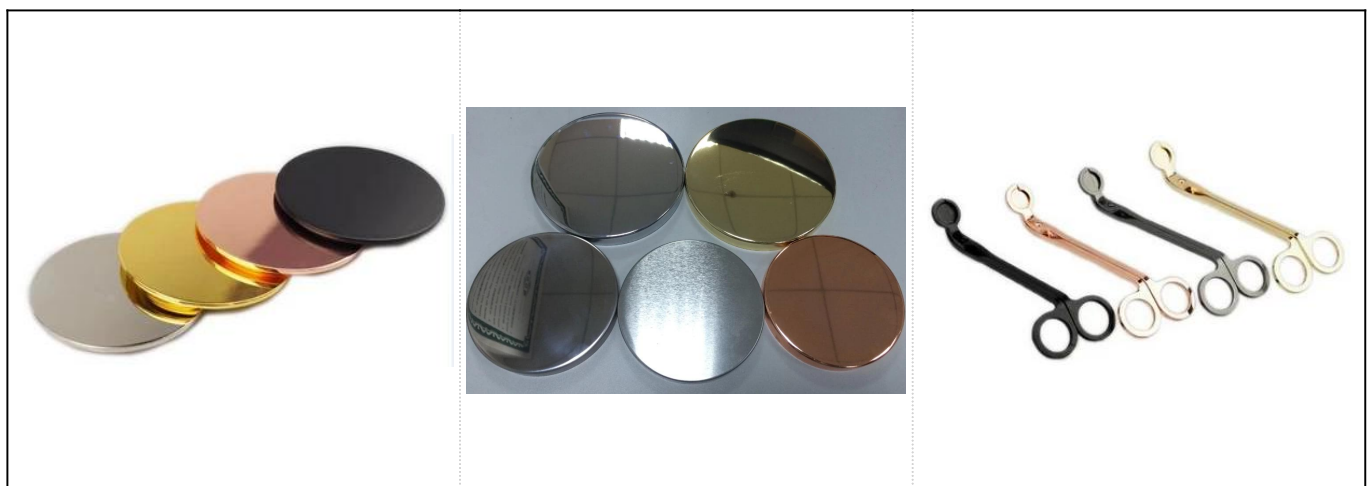

Regular hot sale items					
SGR8080		Dia:80mm Height:54mm Capacity:290ml/ 10oz	SGR135 5		Dia:135mm Height:54mm Capacity:470ml/ 16oz
SGQH150 10808		Dia:128mm Height: 63mm Capacity:560ml/ 19oz	SGMSL1 5110302		Dia: 132mm Height: 58mm Capacity: 280ml/ 9.5oz
SGQH150 10805		Dia:61mm Height:37mm Capacity:120ml/ 4oz	SGQH15 010804		Dia:83mm Height:44mm Capacity:210ml/ 7.1oz

Αντιστοιχισμένα αξεσουάρ:

Office & Sample Room

Sunny Glassware είναι ένας κορυφαίος προμηθευτής κατόχων κεριών στην Κίνα από το 1992, τα βάζα κεριών γυαλιού/κεραμικών/σκυροδέματος μας κ.λπ.